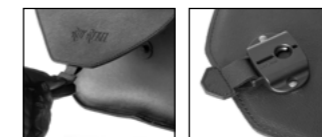

GOOSE

LR

€ 185,00/pc

Central magnetic closure
Size: H 32 x L 34 x D 17 (13) cm
Capacity: 17 l - Max Load 4 Kg.