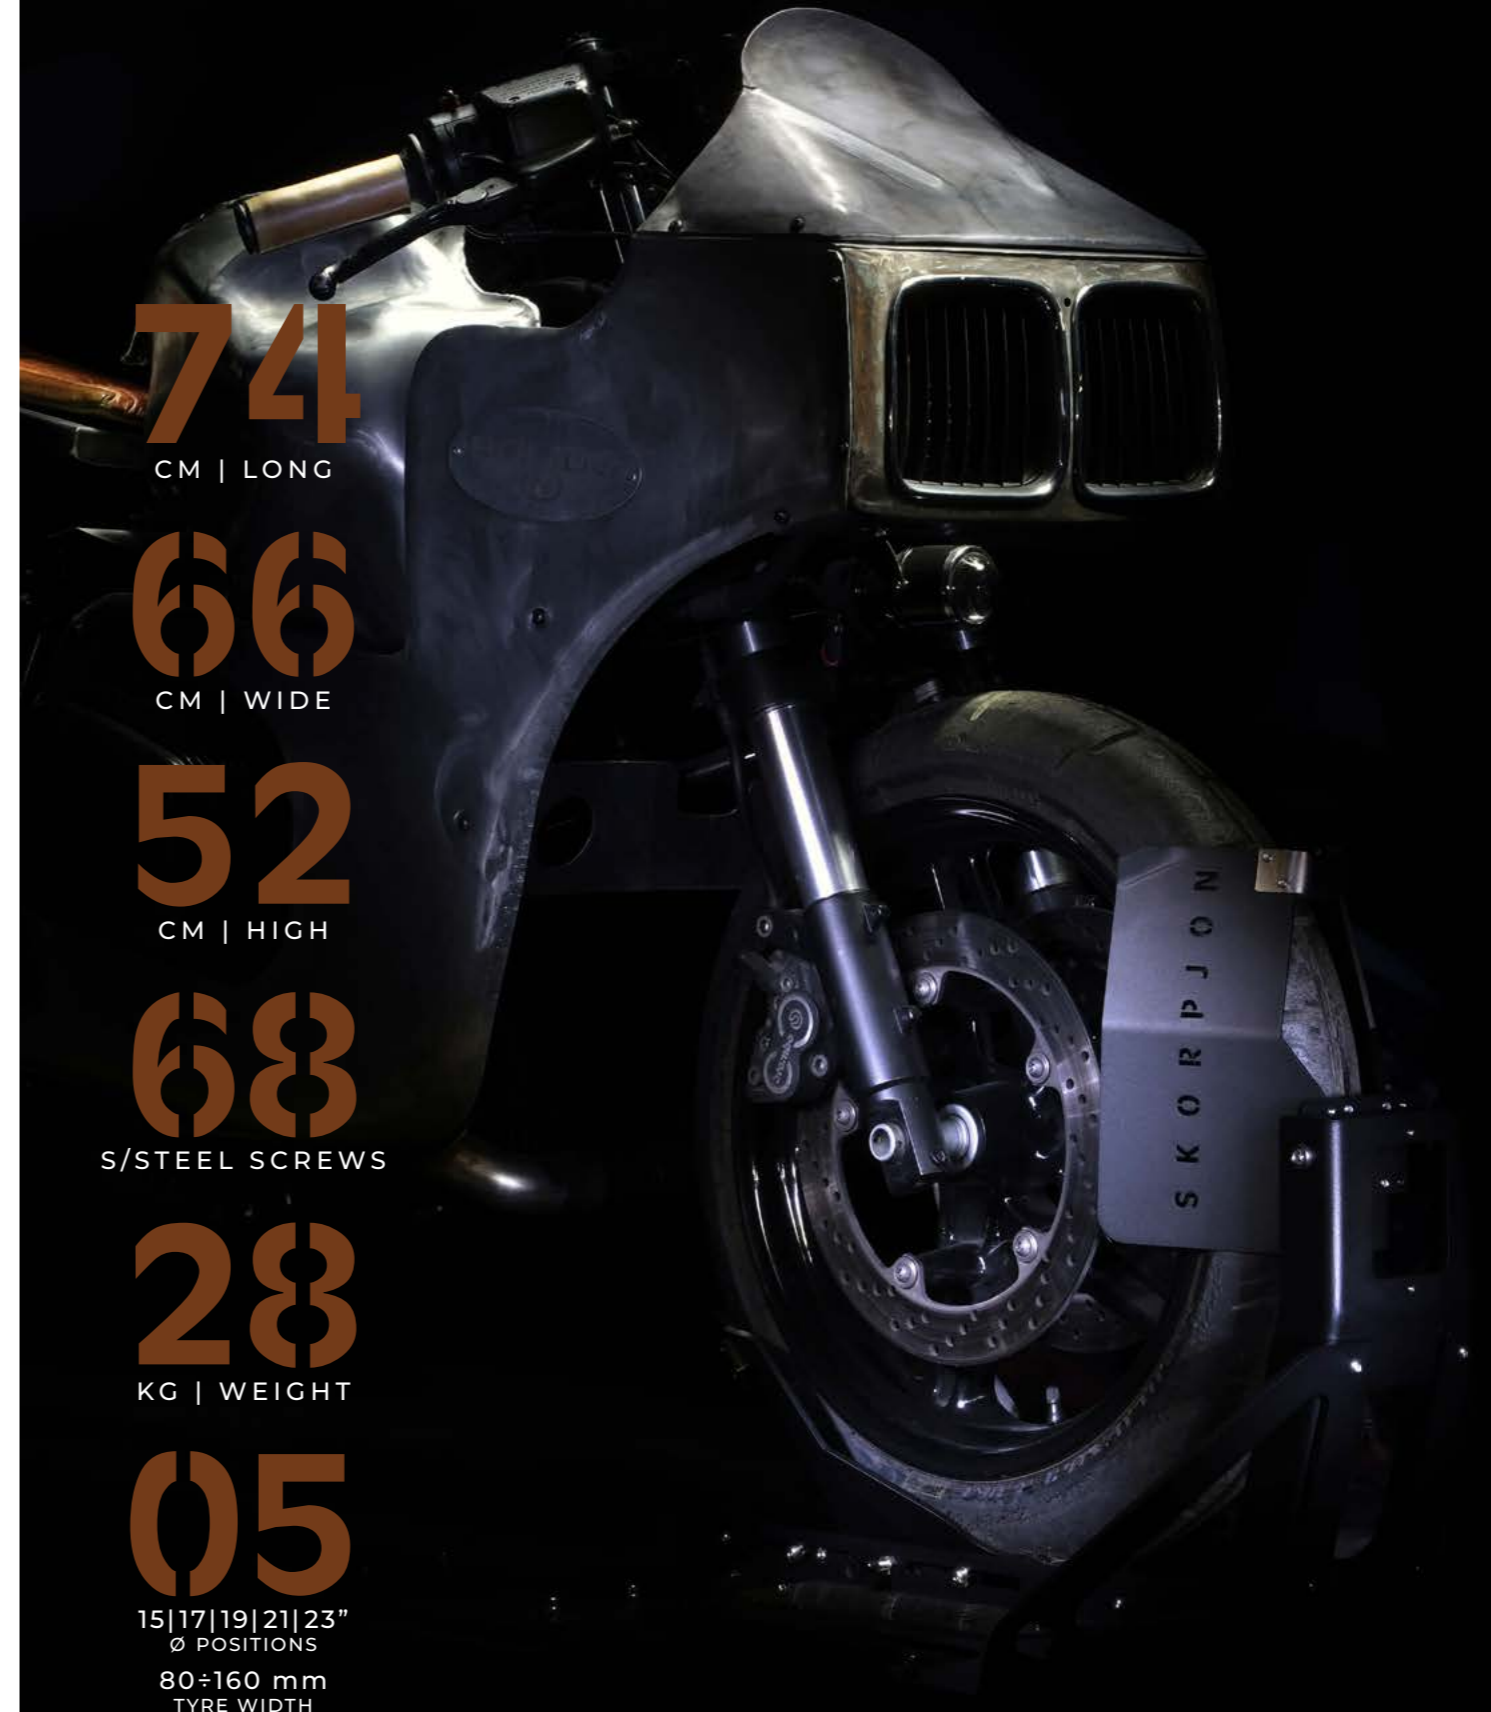

BAGS
VERTICAL
DISPLAY

35
CM | LONG

70
CM | WIDE

150
CM | HIGH

ROY REBEL®
REDO THE JOURNEY

 **EUIPO**
EUROPEAN UNION
INTELLECTUAL PROPERTY OFFICE
015030213-0001 03/08/2023

SKORPJON MOTORCYCLE
STANDING
DISPLAY

[REGISTERED
DESIGN]

74
CM | LONG

66
CM | WIDE

52
CM | HIGH

68
S/STEEL SCREWS

28
KG | WEIGHT

05
15|17|19|21|23"
Ø POSITIONS
80÷160 mm
TYRE WIDTH

| *roy rebel code* |