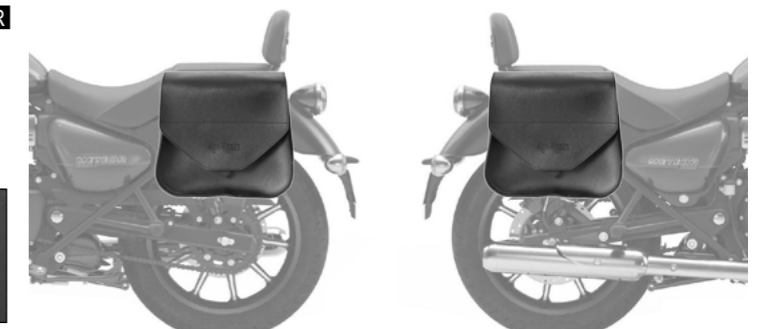

Quick opening

Size: H 30 (23) x L 34 x D 17 cm
Capacity: 15 l - Max Load 4 Kg.

GOOSE

LR

€ 185,00/pc

Central magnetic closure
Size: H 32 x L 34 x D 17 (13) cm
Capacity: 17 l - Max Load 4 Kg.

ROYAL ENFIELD BULLET 350

SNAKE-2 LR

€ 80,00/pc

Fixed support
Terminals for both
right and left side

HYPPO-1.1 LR

€ 50,00/pc

Quick release support
with key for SNAKE
for both right and left side

QROCK LR

€ 185,00/pc