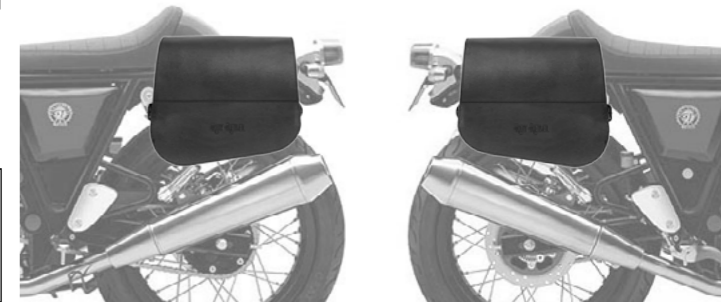

ROYAL ENFIELD CONTINENTAL GT 650

HYPPO-8 L/R
€ 154,00/pc
Quick release support with key

FOX L/R
€ 220,00/pc
Quick opening
Size: H 30 (23) x L 34 x D 17 cm
Capacity: 15 l - Max Load 4 Kg.

FOX-S L/R
€ 220,00/pc
Quick opening
Size: H 30 (23) x L 34 x D 17 cm
Capacity: 15 l - Max Load 4 Kg.