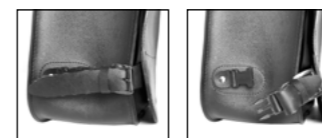

PEACOCK LR

€ 235,00/pc
Quick opening
Size: H 32 x L 35 x D 17 cm
Capacity: 18 l - Max Load 4 Kg.

FOX LR

€ 220,00/pc
Quick opening
Size: H 30 (23) x L 34 x D 17 cm
Capacity: 15 l - Max Load 4 Kg.

TELL LR

€ 195,00/pc
Size: H 25 x L 36 x D 13 cm
Capacity: 10 l - Max Load 3 Kg.

ROYAL ENFIELD CLASSIC 500 EFI - BULLET 500 EFI

PEACOCK-S LR

€ 235,00/pc
Quick opening
Size: H 32 x L 35 x D 17 cm
Capacity: 18 l - Max Load 4 Kg.

FOX-S LR

€ 220,00/pc
Quick opening
Size: H 30 (23) x L 34 x D 17 cm
Capacity: 15 l - Max Load 4 Kg.