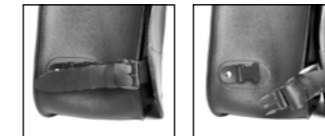

FOX-S

L R

€ 220,00/pc

Quick opening
Size: H 30 (23) x L 34 x D 17 cm
Capacity: 15 l - Max Load 4 Kg.