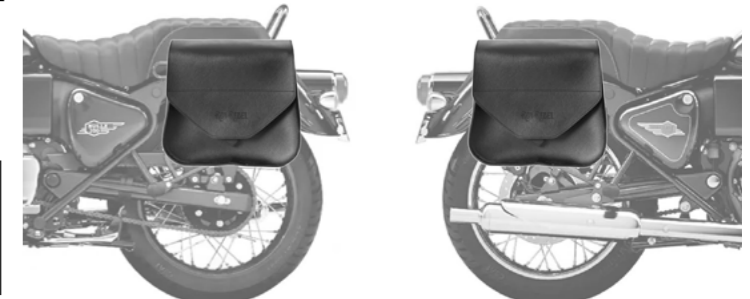

GOOSE LR

€ 185,00/pc

Central magnetic closure
Size: H 32 x L 34 x D 17 (13) cm
Capacity: 17 l - Max Load 4 Kg.