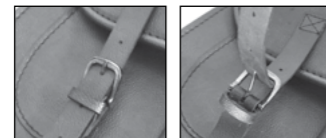

FOX L/R
€ 220,00/pc
Quick opening
Size: H 30 (23) x L 34 x D 17 cm
Capacity: 15 l - Max Load 4 Kg.

FOX-S L/R
€ 220,00/pc
Quick opening
Size: H 30 (23) x L 34 x D 17 cm
Capacity: 15 l - Max Load 4 Kg.

TELL L/R
€ 195,00/pc
Size: H 25 x L 36 x D 13 cm
Capacity: 10 l - Max Load 3 Kg.