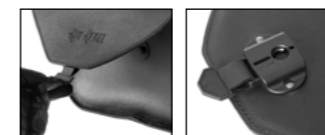

ROYAL ENFIELD BULLET 350

SNAKE-2 LR

€ 80,00/pc

Fixed support
Terminals for both
right and left side

HYPPO-1.1 LR

€ 50,00/pc

Quick release support
with key for SNAKE
for both right and left side

QROCK LR

€ 185,00/pc

Size: H 41 x L 25 x D 15 cm
Capacity: 15 l - Max Load 4 Kg

CUMMIS® backpack.
|B|T|M| Pocket system.
Zip closure. Adjustable shoulder
straps. Inside and front pocket
with zip. Suitable for travel trolley,
sissy bar and SNAKE supports.

PEACOCK LR

€ 235,00/pc

Quick opening
Size: H 32 x L 35 x D 17 cm
Capacity: 18 l - Max Load 4 Kg.

FOX LR

€ 220,00/pc

Quick opening
Size: H 30 (23) x L 34 x D 17 cm
Capacity: 15 l - Max Load 4 Kg.

TELL LR

€ 195,00/pc

Size: H 25 x L 36 x D 13 cm
Capacity: 10 l - Max Load 3 Kg.

ROYAL ENFIELD BULLET 350

PEACOCK-S LR

€ 235,00/pc

Quick opening
Size: H 32 x L 35 x D 17 cm
Capacity: 18 l - Max Load 4 Kg.

FOX-S LR

€ 220,00/pc

Quick opening
Size: H 30 (23) x L 34 x D 17 cm
Capacity: 15 l - Max Load 4 Kg.

GOOSE LR

€ 185,00/pc

Central magnetic closure
Size: H 32 x L 34 x D 17 (13) cm
Capacity: 17 l - Max Load 4 Kg.