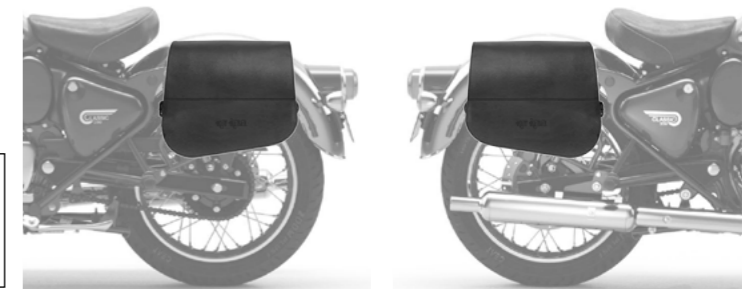

PEACOCK LR

€ 235,00/pc

Quick opening
Size: H 32 x L 35 x D 17 cm
Capacity: 18 l - Max Load 4 Kg.

FOX LR

€ 220,00/pc

Quick opening
Size: H 30 (23) x L 34 x D 17 cm
Capacity: 15 l - Max Load 4 Kg.

TELL LR

€ 195,00/pc

Size: H 25 x L 36 x D 13 cm
Capacity: 10 l - Max Load 3 Kg.

ROYAL ENFIELD CLASSIC 350

PEACOCK-S LR

€ 235,00/pc

Quick opening
Size: H 32 x L 35 x D 17 cm
Capacity: 18 l - Max Load 4 Kg.

FOX-S LR

€ 220,00/pc

Quick opening
Size: H 30 (23) x L 34 x D 17 cm
Capacity: 15 l - Max Load 4 Kg.