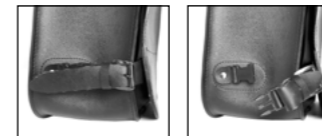

PEACOCK-S LR
€ 235,00/pc
Quick opening
Size: H 32 x L 35 x D 17 cm
Capacity: 18 l - Max Load 4 Kg.