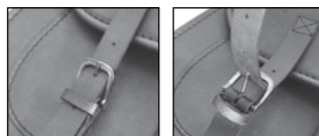

TELL

L R

€ 195,00/pc

Size: H 25 x L 36 x D 13 cm
Capacity: 10 l - Max Load 3 Kg.