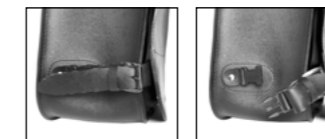

FOX-S

LR

€ 220,00/pc

Quick opening

Size: H 30 (23) x L 34 x D 17 cm
Capacity: 15 l - Max Load 4 Kg.