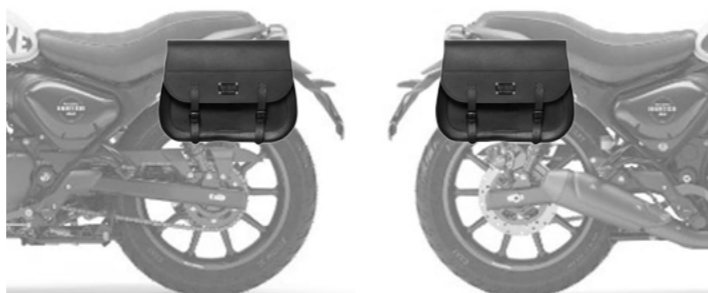

TELL

L R

€ 195,00/pc

Size: H 25 x L 36 x D 13 cm
Capacity: 10 l - Max Load 3 Kg.