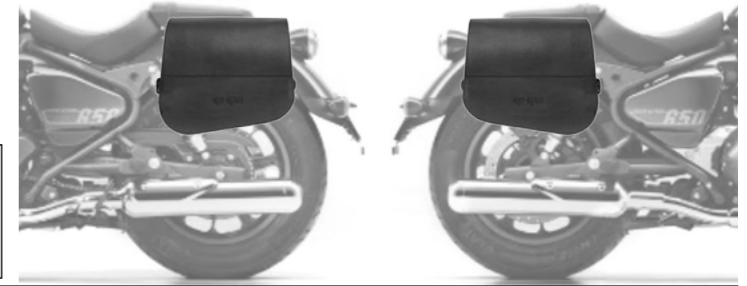

BULL-S LR
 € 320,00/pc
 Quick opening
 Size: H 40 x L 46 x D 16 cm
 Capacity: 30 l - Max Load 5 Kg.

HORSE-R LR
 € 335,00/pc
 Magnetic closure
 Size: H 40 x L 42(32) x D 20 cm
 Capacity: 26 l - Max Load 5 Kg.

PEACOCK-S LR
 € 235,00/pc
 Quick opening
 Size: H 32 x L 35 x D 17 cm
 Capacity: 18 l - Max Load 4 Kg.

FOX-S LR
 € 220,00/pc
 Quick opening
 Size: H 30 (23) x L 34 x D 17 cm
 Capacity: 15 l - Max Load 4 Kg.