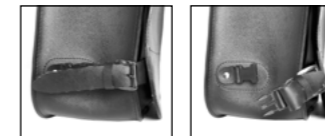

PEACOCK LR

€ 235,00/pc

Quick opening
Size: H 32 x L 35 x D 17 cm
Capacity: 18 l - Max Load 4 Kg.

FOX LR

€ 220,00/pc

Quick opening
Size: H 30 (23) x L 34 x D 17 cm
Capacity: 15 l - Max Load 4 Kg.

TELL LR

€ 195,00/pc

Size: H 25 x L 36 x D 13 cm
Capacity: 10 l - Max Load 3 Kg.

ROYAL ENFIELD BULLET 350

PEACOCK-S LR

€ 235,00/pc

Quick opening
Size: H 32 x L 35 x D 17 cm
Capacity: 18 l - Max Load 4 Kg.

FOX-S LR

€ 220,00/pc

Quick opening
Size: H 30 (23) x L 34 x D 17 cm
Capacity: 15 l - Max Load 4 Kg.