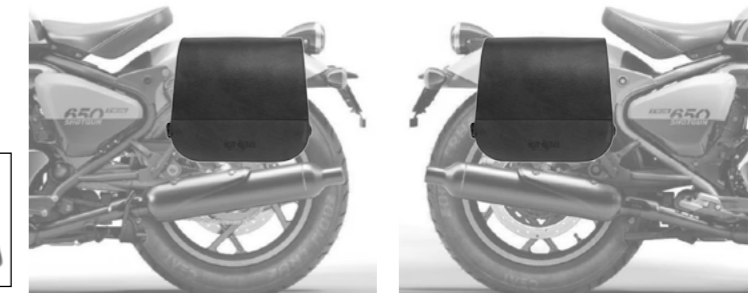

PEACOCK

LR

€ 235,00/pc

Quick opening
Size: H 32 x L 35 x D 17 cm
Capacity: 18 l - Max Load 4 Kg.

FOX

LR

€ 220,00/pc

Quick opening
Size: H 30 (23) x L 34 x D 17 cm
Capacity: 15 l - Max Load 4 Kg.

TELL

LR

€ 195,00/pc

Size: H 25 x L 36 x D 13 cm
Capacity: 10 l - Max Load 3 Kg.

ROYAL ENFIELD SHOTGUN 650

PEACOCK-S

LR

€ 235,00/pc

Quick opening
Size: H 32 x L 35 x D 17 cm
Capacity: 18 l - Max Load 4 Kg.

FOX-S

LR

€ 220,00/pc

Quick opening
Size: H 30 (23) x L 34 x D 17 cm
Capacity: 15 l - Max Load 4 Kg.

GOOSE

LR

€ 185,00/pc