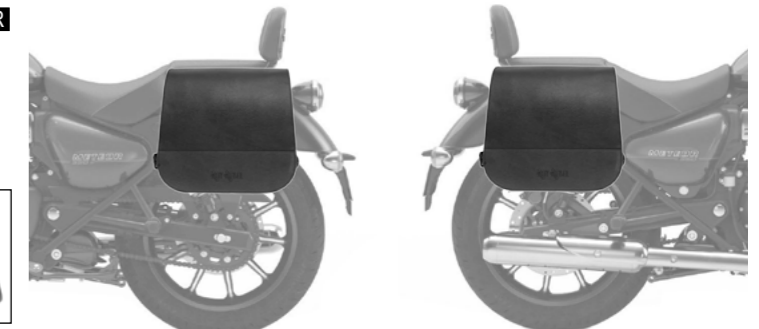

PEACOCK-S

LR

€ 235,00/pc

Quick opening

Size: H 32 x L 35 x D 17 cm
Capacity: 18 l - Max Load 4 Kg.

FOX-S

LR

€ 220,00/pc