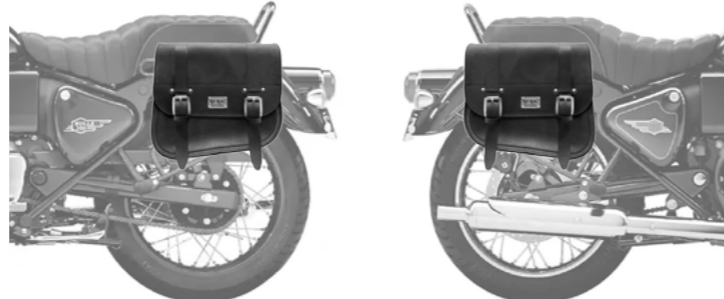

PEACOCK LR

€ 235,00/pc

Quick opening
Size: H 32 x L 35 x D 17 cm
Capacity: 18 l - Max Load 4 Kg.

FOX LR

€ 220,00/pc

Quick opening
Size: H 30 (23) x L 34 x D 17 cm
Capacity: 15 l - Max Load 4 Kg.

TELL LR

€ 195,00/pc