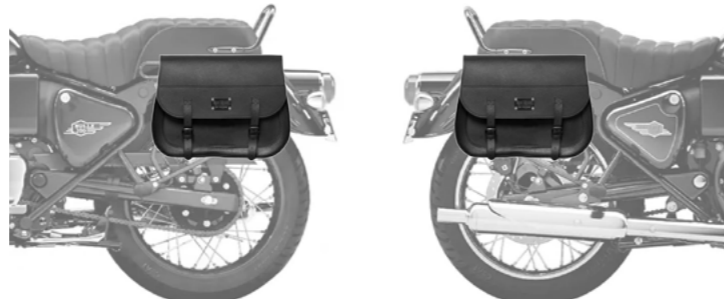

TELL LR

€ 195,00/pc

Size: H 25 x L 36 x D 13 cm
Capacity: 10 l - Max Load 3 Kg.