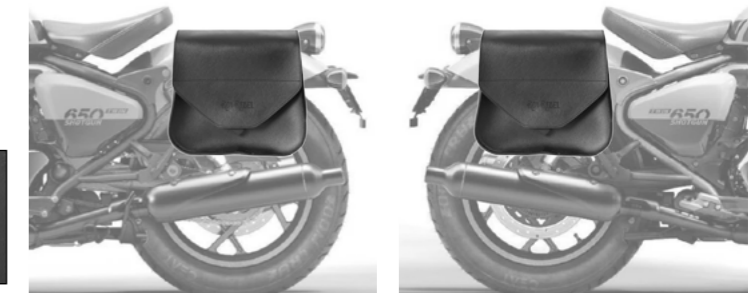

GOOSE

LR

€ 185,00/pc

Central magnetic closure
Size: H 32 x L 34 x D 17 (13) cm
Capacity: 17 l - Max Load 4 Kg.