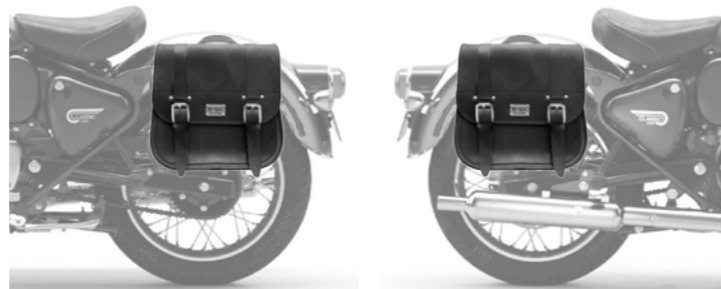

PEACOCK LR

€ 235,00/pc

Quick opening
Size: H 32 x L 35 x D 17 cm
Capacity: 18 l - Max Load 4 Kg.

FOX LR

€ 220,00/pc

Quick opening
Size: H 30 (23) x L 34 x D 17 cm
Capacity: 15 l - Max Load 4 Kg.

TELL LR

€ 195,00/pc