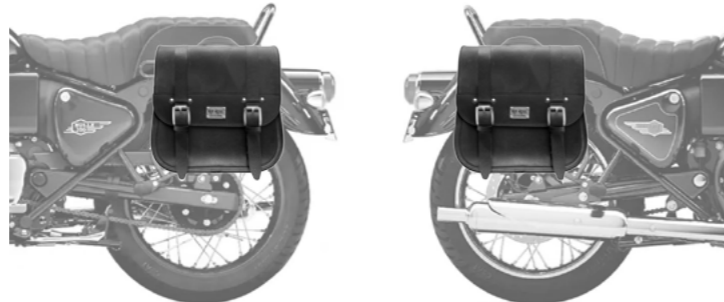

PEACOCK LR

€ 235,00/pc

Quick opening
Size: H 32 x L 35 x D 17 cm
Capacity: 18 l - Max Load 4 Kg.

FOX LR

€ 220,00/pc

Quick opening
Size: H 30 (23) x L 34 x D 17 cm
Capacity: 15 l - Max Load 4 Kg.

TELL LR

€ 195,00/pc