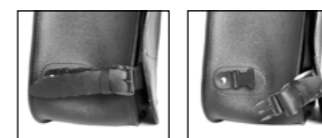

PEACOCK LR

€ 235,00/pc
Quick opening
Size: H 32 x L 35 x D 17 cm
Capacity: 18 l - Max Load 4 Kg.

FOX LR

€ 220,00/pc
Quick opening
Size: H 30 (23) x L 34 x D 17 cm
Capacity: 15 l - Max Load 4 Kg.

TELL LR

€ 195,00/pc
Size: H 25 x L 36 x D 13 cm
Capacity: 10 l - Max Load 3 Kg.

ROYAL ENFIELD CLASSIC 500 EFI - BULLET 500 EFI

PEACOCK-S LR

€ 235,00/pc
Quick opening
Size: H 32 x L 35 x D 17 cm
Capacity: 18 l - Max Load 4 Kg.

FOX-S LR

€ 220,00/pc
Quick opening
Size: H 30 (23) x L 34 x D 17 cm
Capacity: 15 l - Max Load 4 Kg.