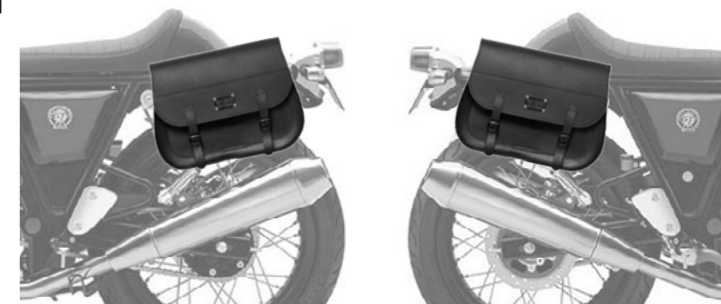

TELL L/R
€ 195,00/pc
Size: H 25 x L 36 x D 13 cm
Capacity: 10 l - Max Load 3 Kg.