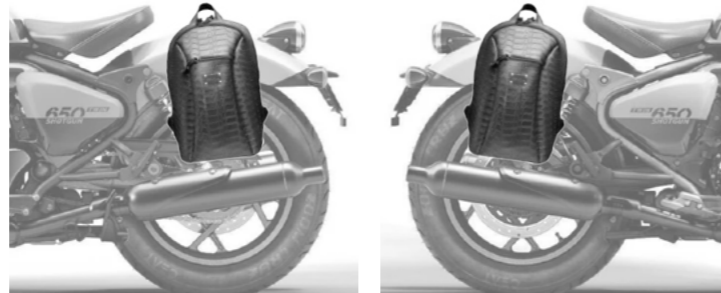

QROCK

LR

€ 185,00/pc

Size: H 41 x L 25 x D 15 cm
Capacity: 15 l - Max Load 4 Kg

CUMMIS® backpack.
|B|T|M| Pocket system.
Zip closure. Adjustable shoulder
straps. Inside and front pocket
with zip. Suitable for travel trolley,
sissy bar and SNAKE supports.