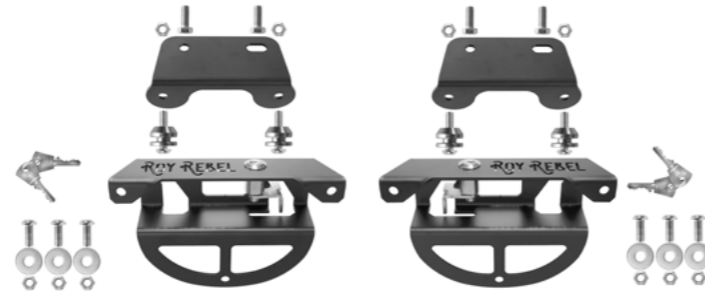

L R

€ 185,00/pc

Central magnetic closure
Size: H 32 x L 34 x D 17 (13) cm
Capacity: 17 l - Max Load 4 Kg.

ROYAL ENFIELD HNTR 350

ROYAL ENFIELD INTERCEPTOR 650

HYPPO-8 L/R
€ 154,00/pc
Quick release support with key