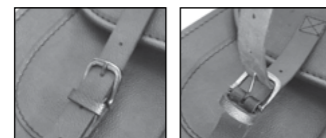

Quick opening

Size: H 30 (23) x L 34 x D 17 cm
Capacity: 15 l - Max Load 4 Kg.

TELL

LR

€ 195,00/pc

Size: H 25 x L 36 x D 13 cm
Capacity: 10 l - Max Load 3 Kg.

ROYAL ENFIELD METEOR 350

QROCK