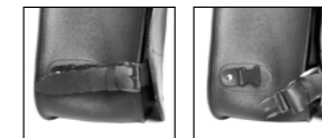

ROYAL ENFIELD SHOTGUN 650

SNAKE-5

LR

€ 80,00/pc

Fixed support
Terminals for both
right and left side

HYPPO-1.1

LR

€ 50,00/pc

Quick release support
with key for SNAKE
for both right and left side

QROCK

LR

€ 185,00/pc

Size: H 41 x L 25 x D 15 cm
Capacity: 15 l - Max Load 4 Kg

CUMMIS® backpack.
|B|T|M| Pocket system.
Zip closure. Adjustable shoulder
straps. Inside and front pocket
with zip. Suitable for travel trolley,
sissy bar and SNAKE supports.

PEACOCK

LR

€ 235,00/pc

Quick opening
Size: H 32 x L 35 x D 17 cm
Capacity: 18 l - Max Load 4 Kg.

FOX

LR

€ 220,00/pc

Quick opening
Size: H 30 (23) x L 34 x D 17 cm
Capacity: 15 l - Max Load 4 Kg.

TELL

LR

€ 195,00/pc

Size: H 25 x L 36 x D 13 cm
Capacity: 10 l - Max Load 3 Kg.

ROYAL ENFIELD SHOTGUN 650

PEACOCK-S

LR

€ 235,00/pc

Quick opening
Size: H 32 x L 35 x D 17 cm
Capacity: 18 l - Max Load 4 Kg.

FOX-S

LR

€ 220,00/pc

Quick opening
Size: H 30 (23) x L 34 x D 17 cm
Capacity: 15 l - Max Load 4 Kg.

GOOSE

LR

€ 185,00/pc

Central magnetic closure
Size: H 32 x L 34 x D 17 (13) cm
Capacity: 17 l - Max Load 4 Kg.