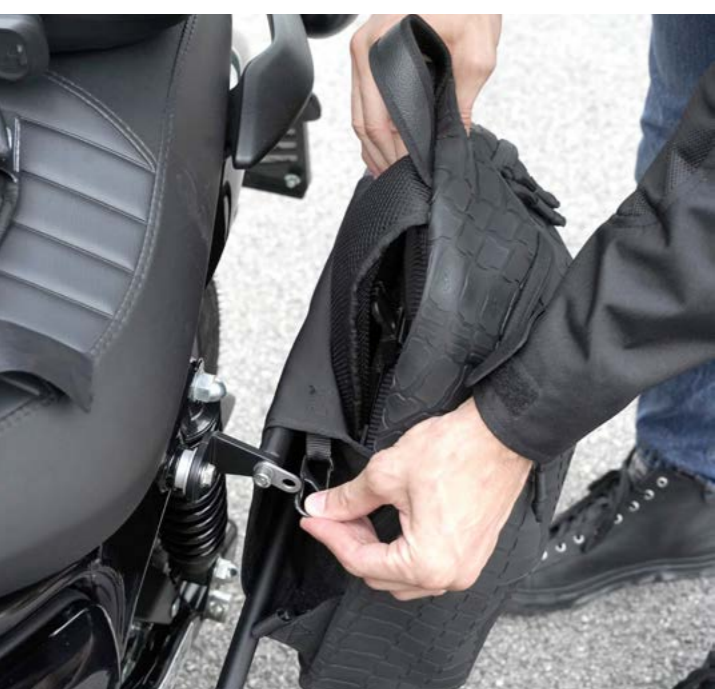

QROCK

€ 185,00/pc
Size: H 41 x L 25 x D 15 cm
Capacity: 15 l - Max Load 4 Kg

CUMMIS® backpack.
[B]T[M] Pocket system.
Zip closure. Adjustable shoulder straps. Inside and front pocket with zip. Suitable for travel trolley, sissy bar and SNAKE supports.

VILLA

Cylinder bag.
Waterproof material.
Rear straps for bike frame fastening.

S Size: H 10 x L 22 x D 10 cm
Capacity: 1,5 l - Max Load 1 Kg
€ 80,00/pc

M Size: H 12 x L 27 x D 12 cm
Capacity: 3 l - Max Load 2 Kg
€ 115,00/pc

L Size: H 20 x L 36 x D 20 cm
Capacity: 11 l - Max Load 3 Kg
€ 175,00/pc

BOA

€ 38,00/pc
Size: L 5 x P 70+160 cm

Adjustable shoulder strap for hands-free transport of Roy Rebel® bags equipped with "HYPPPO" series quick release coupling support (except HYPPPO-1). Fast fixing system with aluminum pawls.

HOOD

€ 70,00/pc
Size: H 10 x L 17 x D 2 cm

CUMMIS® wallet.
Snap button closure.
Internal zip pocket.
Three compartments.

KOALA-3

€ 60,00/pc
Size: H 21 x L 14 x D 6 cm

Animal-free femoral bag in CUMMIS® • Waterproof material • Zip closure • Adjustable strap with magnetic buckle to lock the bag to the leg

CLYDE

€ 25,00/pc
Size: H 8 x L 18 x P 5 cm

Motorcycle tool holder.
Adjustable back straps.
Adjustable buckle closure.

TIJUANA

€ 22,00/pc
Size: H 6 x L 11 x P 4 cm

Telepass holder for motorcycles.
Adjustable rear straps for mounting on the handlebar.
Closure with snaps.