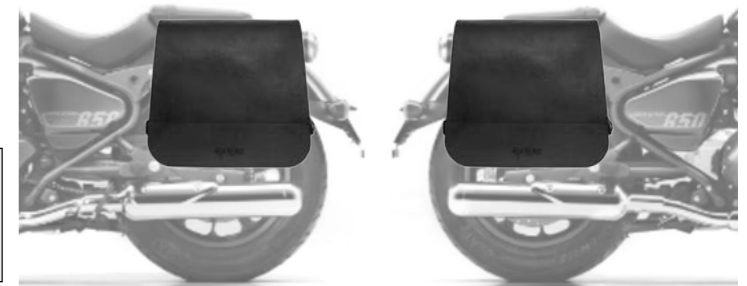

BULL-S LR
€ 320,00/pc
Quick opening
Size: H 40 x L 46 x D 16 cm
Capacity: 30 l - Max Load 5 Kg.