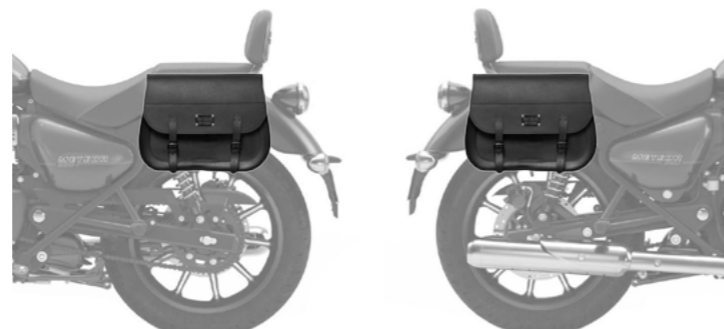

Quick opening

Size: H 30 (23) x L 34 x D 17 cm
Capacity: 15 l - Max Load 4 Kg.

TELL

LR

€ 195,00/pc

Size: H 25 x L 36 x D 13 cm
Capacity: 10 l - Max Load 3 Kg.

ROYAL ENFIELD METEOR 350

QROCK