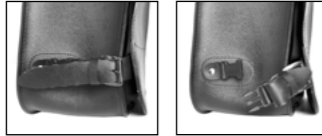

HORSE LR
 € 310,00/pc
 Quick opening
 Size: H 40 x L 40(30) x D 20 cm
 Capacity: 26 l - Max Load 5 Kg.

PEACOCK LR
 € 235,00/pc
 Quick opening
 Size: H 32 x L 35 x D 17 cm
 Capacity: 18 l - Max Load 4 Kg.