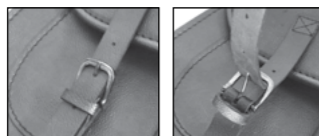

TELL LR

€ 195,00/pc

Size: H 25 x L 36 x D 13 cm
Capacity: 10 l - Max Load 3 Kg.