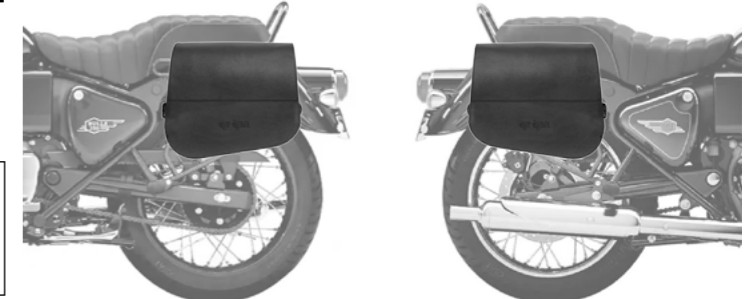

PEACOCK LR

€ 235,00/pc

Quick opening
Size: H 32 x L 35 x D 17 cm
Capacity: 18 l - Max Load 4 Kg.

FOX LR

€ 220,00/pc

Quick opening
Size: H 30 (23) x L 34 x D 17 cm
Capacity: 15 l - Max Load 4 Kg.

TELL LR

€ 195,00/pc

Size: H 25 x L 36 x D 13 cm
Capacity: 10 l - Max Load 3 Kg.

ROYAL ENFIELD BULLET 350

PEACOCK-S LR

€ 235,00/pc

Quick opening
Size: H 32 x L 35 x D 17 cm
Capacity: 18 l - Max Load 4 Kg.

FOX-S LR

€ 220,00/pc

Quick opening
Size: H 30 (23) x L 34 x D 17 cm
Capacity: 15 l - Max Load 4 Kg.