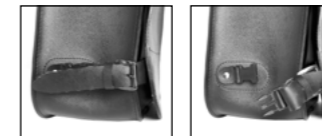

PEACOCK LR

€ 235,00/pc

Quick opening
Size: H 32 x L 35 x D 17 cm
Capacity: 18 l - Max Load 4 Kg.

FOX LR

€ 220,00/pc

Quick opening
Size: H 30 (23) x L 34 x D 17 cm
Capacity: 15 l - Max Load 4 Kg.

TELL LR

€ 195,00/pc

Size: H 25 x L 36 x D 13 cm
Capacity: 10 l - Max Load 3 Kg.

ROYAL ENFIELD CLASSIC 350

PEACOCK-S LR

€ 235,00/pc

Quick opening
Size: H 32 x L 35 x D 17 cm
Capacity: 18 l - Max Load 4 Kg.

FOX-S LR

€ 220,00/pc

Quick opening
Size: H 30 (23) x L 34 x D 17 cm
Capacity: 15 l - Max Load 4 Kg.