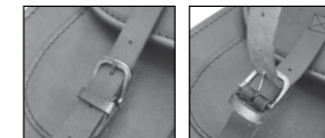

TELL L/R
€ 195,00/pc
Size: H 25 x L 36 x D 13 cm
Capacity: 10 l - Max Load 3 Kg.