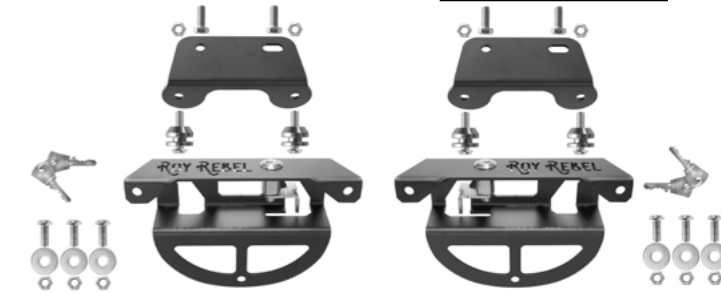

ROYAL ENFIELD CONTINENTAL GT 650

HYPPO-8 L/R
€ 154,00/pc
Quick release support with key