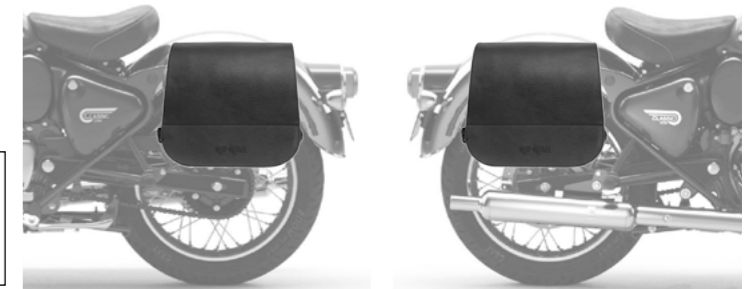

PEACOCK LR

€ 235,00/pc

Quick opening
Size: H 32 x L 35 x D 17 cm
Capacity: 18 l - Max Load 4 Kg.

FOX LR

€ 220,00/pc

Quick opening
Size: H 30 (23) x L 34 x D 17 cm
Capacity: 15 l - Max Load 4 Kg.

TELL LR

€ 195,00/pc

Size: H 25 x L 36 x D 13 cm
Capacity: 10 l - Max Load 3 Kg.

ROYAL ENFIELD CLASSIC 350

PEACOCK-S LR

€ 235,00/pc

Quick opening
Size: H 32 x L 35 x D 17 cm
Capacity: 18 l - Max Load 4 Kg.

FOX-S LR

€ 220,00/pc

Quick opening
Size: H 30 (23) x L 34 x D 17 cm
Capacity: 15 l - Max Load 4 Kg.