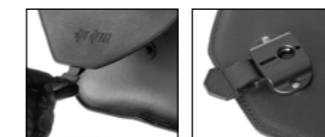

Quick opening

Size: H 30 (23) x L 34 x D 17 cm
Capacity: 15 l - Max Load 4 Kg.

GOOSE

LR

€ 185,00/pc

Central magnetic closure
Size: H 32 x L 34 x D 17 (13) cm
Capacity: 17 l - Max Load 4 Kg.

ROYAL ENFIELD BULLET 350

SNAKE-2 LR

€ 80,00/pc

Fixed support
Terminals for both
right and left side

HYPPO-1.1 LR

€ 50,00/pc

Quick release support
with key for SNAKE
for both right and left side

QROCK LR

€ 185,00/pc