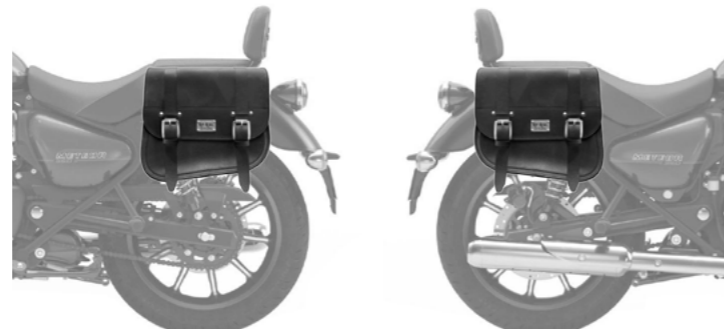

FOX

LR

€ 220,00/pc

Quick opening

Size: H 30 (23) x L 34 x D 17 cm
Capacity: 15 l - Max Load 4 Kg.