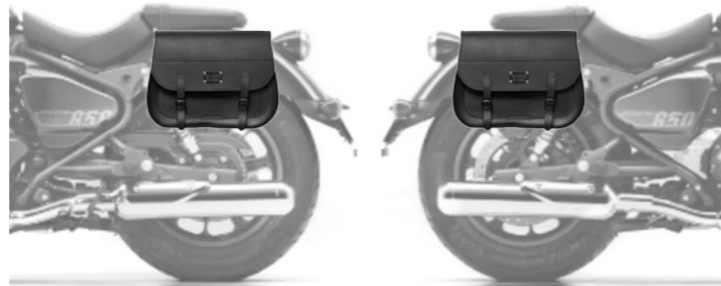

TELL LR
€ 195,00/pc
Size: H 25 x L 36 x D 13 cm
Capacity: 10 l - Max Load 3 Kg.