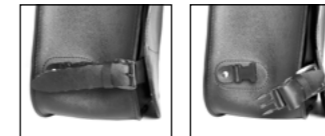

PEACOCK LR

€ 235,00/pc

Quick opening
Size: H 32 x L 35 x D 17 cm
Capacity: 18 l - Max Load 4 Kg.

FOX LR

€ 220,00/pc

Quick opening
Size: H 30 (23) x L 34 x D 17 cm
Capacity: 15 l - Max Load 4 Kg.

TELL LR

€ 195,00/pc

Size: H 25 x L 36 x D 13 cm
Capacity: 10 l - Max Load 3 Kg.

ROYAL ENFIELD BULLET 350

PEACOCK-S LR

€ 235,00/pc

Quick opening
Size: H 32 x L 35 x D 17 cm
Capacity: 18 l - Max Load 4 Kg.

FOX-S LR

€ 220,00/pc

Quick opening
Size: H 30 (23) x L 34 x D 17 cm
Capacity: 15 l - Max Load 4 Kg.