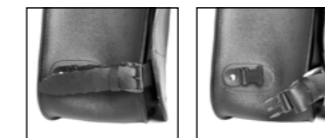

PEACOCK-S

LR

€ 235,00/pc

Quick opening

Size: H 32 x L 35 x D 17 cm
Capacity: 18 l - Max Load 4 Kg.

FOX-S

LR

€ 220,00/pc