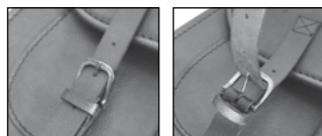

ROYAL ENFIELD SUPER METEOR 650

HYPPO-7 LR
Super Meteor 650
€ 154,00/pc
Quick release support with key

BULL LR
€ 320,00/pc
Quick opening
Size: H 40 x L 40(30) x D 20 cm
Capacity: 26 l - Max Load 5 Kg.

HORSE LR
€ 310,00/pc
Quick opening
Size: H 40 x L 40(30) x D 20 cm
Capacity: 26 l - Max Load 5 Kg.

PEACOCK LR
€ 235,00/pc
Quick opening
Size: H 32 x L 35 x D 17 cm
Capacity: 18 l - Max Load 4 Kg.

FOX LR
€ 220,00/pc
Quick opening
Size: H 30 (23) x L 34 x D 17 cm
Capacity: 15 l - Max Load 4 Kg.

TELL LR
€ 195,00/pc
Size: H 25 x L 36 x D 13 cm
Capacity: 10 l - Max Load 3 Kg.

ROYAL ENFIELD SUPER METEOR 650

BULL-S LR
€ 320,00/pc
Quick opening
Size: H 40 x L 46 x D 16 cm
Capacity: 30 l - Max Load 5 Kg.

HORSE-R LR
€ 335,00/pc
Magnetic closure
Size: H 40 x L 42(32) x D 20 cm
Capacity: 26 l - Max Load 5 Kg.

PEACOCK-S LR
€ 235,00/pc
Quick opening
Size: H 32 x L 35 x D 17 cm
Capacity: 18 l - Max Load 4 Kg.

FOX-S LR
€ 220,00/pc
Quick opening
Size: H 30 (23) x L 34 x D 17 cm
Capacity: 15 l - Max Load 4 Kg.

GOOSE LR
€ 185,00/pc
Central magnetic closure
Size: H 32 x L 34 x D 17 (13) cm
Capacity: 17 l - Max Load 4 Kg.