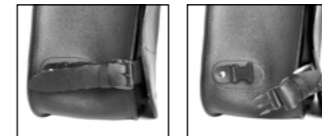

PEACOCK-S LR
 € 235,00/pc
 Quick opening
 Size: H 32 x L 35 x D 17 cm
 Capacity: 18 l - Max Load 4 Kg.

FOX-S LR
 € 220,00/pc
 Quick opening
 Size: H 30 (23) x L 34 x D 17 cm
 Capacity: 15 l - Max Load 4 Kg.