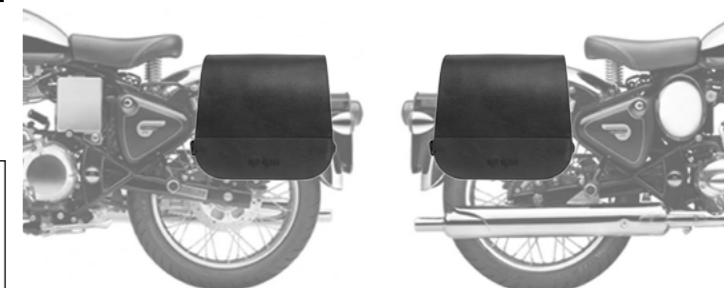

PEACOCK LR

€ 235,00/pc
Quick opening
Size: H 32 x L 35 x D 17 cm
Capacity: 18 l - Max Load 4 Kg.

FOX LR

€ 220,00/pc
Quick opening
Size: H 30 (23) x L 34 x D 17 cm
Capacity: 15 l - Max Load 4 Kg.

TELL LR

€ 195,00/pc
Size: H 25 x L 36 x D 13 cm
Capacity: 10 l - Max Load 3 Kg.

ROYAL ENFIELD CLASSIC 500 EFI - BULLET 500 EFI

PEACOCK-S LR

€ 235,00/pc
Quick opening
Size: H 32 x L 35 x D 17 cm
Capacity: 18 l - Max Load 4 Kg.

FOX-S LR

€ 220,00/pc
Quick opening
Size: H 30 (23) x L 34 x D 17 cm
Capacity: 15 l - Max Load 4 Kg.