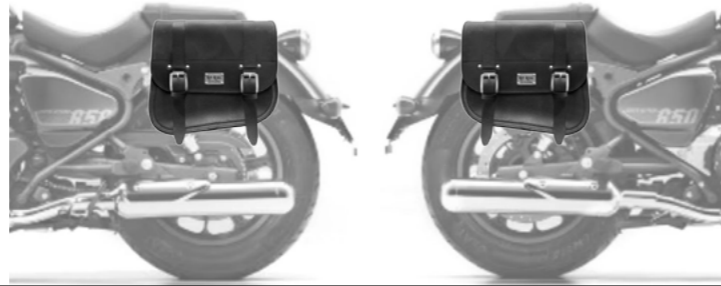

FOX LR
€ 220,00/pc
Quick opening
Size: H 30 (23) x L 34 x D 17 cm
Capacity: 15 l - Max Load 4 Kg.