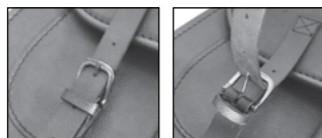

TELL LR

€ 195,00/pc

Size: H 25 x L 36 x D 13 cm
Capacity: 10 l - Max Load 3 Kg.