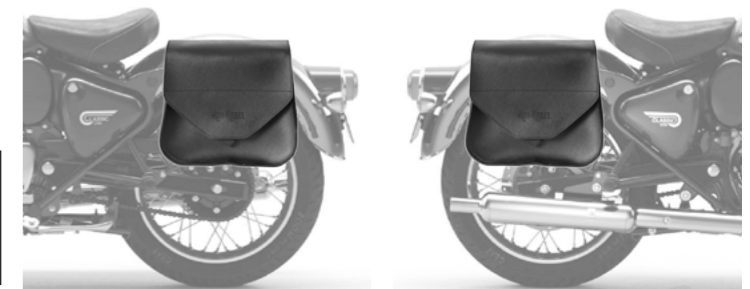

GOOSE LR

€ 185,00/pc

Central magnetic closure
Size: H 32 x L 34 x D 17 (13) cm
Capacity: 17 l - Max Load 4 Kg.