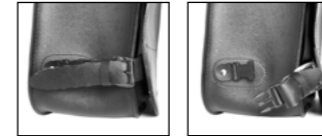

BULL-S LR
€ 320,00/pc
Quick opening
Size: H 40 x L 46 x D 16 cm
Capacity: 30 l - Max Load 5 Kg.