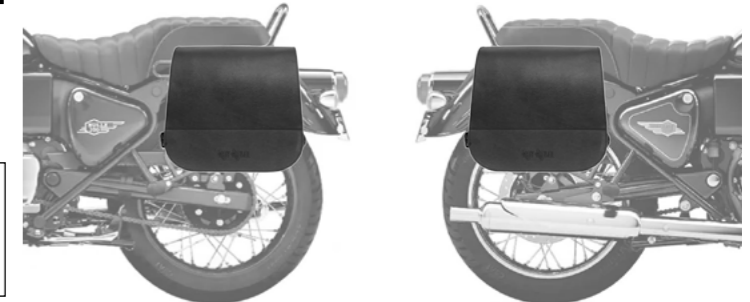

Size: H 25 x L 36 x D 13 cm
Capacity: 10 l - Max Load 3 Kg.

ROYAL ENFIELD BULLET 350

PEACOCK-S LR

€ 235,00/pc

Quick opening
Size: H 32 x L 35 x D 17 cm
Capacity: 18 l - Max Load 4 Kg.

FOX-S LR

€ 220,00/pc

Quick opening
Size: H 30 (23) x L 34 x D 17 cm
Capacity: 15 l - Max Load 4 Kg.