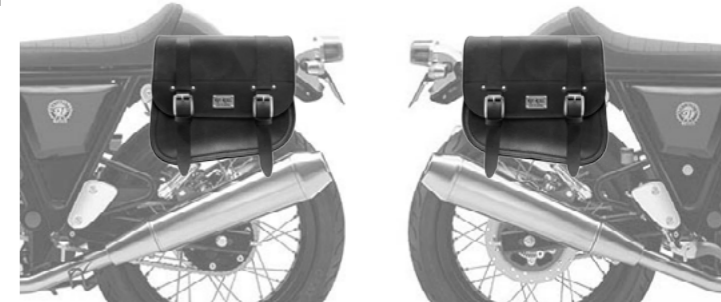

FOX L/R
€ 220,00/pc
Quick opening
Size: H 30 (23) x L 34 x D 17 cm
Capacity: 15 l - Max Load 4 Kg.