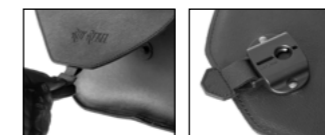

GOOSE

L R

€ 185,00/pc

Central magnetic closure
Size: H 32 x L 34 x D 17 (13) cm
Capacity: 17 l - Max Load 4 Kg.