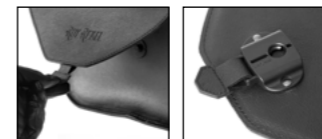

GOOSE LR

€ 185,00/pc
Central magnetic closure
Size: H 32 x L 34 x D 17 (13) cm
Capacity: 17 l - Max Load 4 Kg.