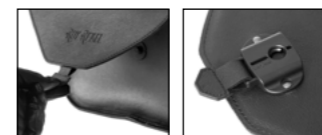

ROYAL ENFIELD SUPER METEOR 650

HYPPO-7 LR
Super Meteor 650
€ 154,00/pc
Quick release support with key

BULL LR
€ 320,00/pc
Quick opening
Size: H 40 x L 40(30) x D 20 cm
Capacity: 26 l - Max Load 5 Kg.

HORSE LR
€ 310,00/pc
Quick opening
Size: H 40 x L 40(30) x D 20 cm
Capacity: 26 l - Max Load 5 Kg.

PEACOCK LR
€ 235,00/pc
Quick opening
Size: H 32 x L 35 x D 17 cm
Capacity: 18 l - Max Load 4 Kg.

FOX LR
€ 220,00/pc
Quick opening
Size: H 30 (23) x L 34 x D 17 cm
Capacity: 15 l - Max Load 4 Kg.

TELL LR
€ 195,00/pc
Size: H 25 x L 36 x D 13 cm
Capacity: 10 l - Max Load 3 Kg.

ROYAL ENFIELD SUPER METEOR 650

BULL-S LR
€ 320,00/pc
Quick opening
Size: H 40 x L 46 x D 16 cm
Capacity: 30 l - Max Load 5 Kg.

HORSE-R LR
€ 335,00/pc
Magnetic closure
Size: H 40 x L 42(32) x D 20 cm
Capacity: 26 l - Max Load 5 Kg.

PEACOCK-S LR
€ 235,00/pc
Quick opening
Size: H 32 x L 35 x D 17 cm
Capacity: 18 l - Max Load 4 Kg.

FOX-S LR
€ 220,00/pc
Quick opening
Size: H 30 (23) x L 34 x D 17 cm
Capacity: 15 l - Max Load 4 Kg.

GOOSE LR
€ 185,00/pc
Central magnetic closure
Size: H 32 x L 34 x D 17 (13) cm
Capacity: 17 l - Max Load 4 Kg.