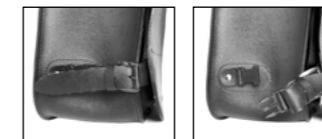

Quick opening
Size: H 32 x L 35 x D 17 cm
Capacity: 18 l - Max Load 4 Kg.

FOX-S

LR

€ 220,00/pc

Quick opening
Size: H 30 (23) x L 34 x D 17 cm
Capacity: 15 l - Max Load 4 Kg.

GOOSE

LR

€ 185,00/pc