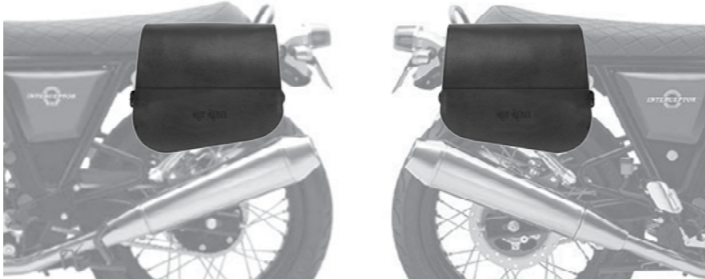

FOX L/R
€ 220,00/pc
Quick opening
Size: H 30 (23) x L 34 x D 17 cm
Capacity: 15 l - Max Load 4 Kg.

FOX-S L/R
€ 220,00/pc
Quick opening
Size: H 30 (23) x L 34 x D 17 cm
Capacity: 15 l - Max Load 4 Kg.

TELL L/R
€ 195,00/pc
Size: H 25 x L 36 x D 13 cm
Capacity: 10 l - Max Load 3 Kg.