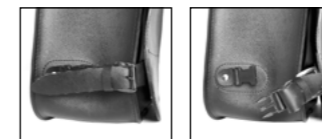

PEACOCK LR

€ 235,00/pc

Quick opening
Size: H 32 x L 35 x D 17 cm
Capacity: 18 l - Max Load 4 Kg.

FOX LR

€ 220,00/pc

Quick opening
Size: H 30 (23) x L 34 x D 17 cm
Capacity: 15 l - Max Load 4 Kg.

TELL LR

€ 195,00/pc

Size: H 25 x L 36 x D 13 cm
Capacity: 10 l - Max Load 3 Kg.

ROYAL ENFIELD CLASSIC 350

PEACOCK-S LR

€ 235,00/pc

Quick opening
Size: H 32 x L 35 x D 17 cm
Capacity: 18 l - Max Load 4 Kg.

FOX-S LR

€ 220,00/pc

Quick opening
Size: H 30 (23) x L 34 x D 17 cm
Capacity: 15 l - Max Load 4 Kg.