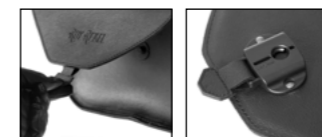

GOOSE LR

€ 185,00/pc

Central magnetic closure
Size: H 32 x L 34 x D 17 (13) cm
Capacity: 17 l - Max Load 4 Kg.