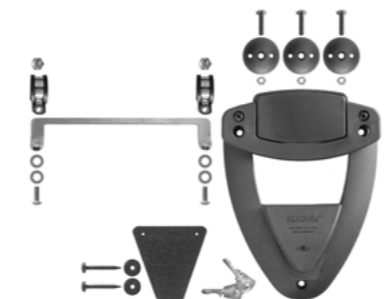

TELL L/R
€ 195,00/pc
Size: H 25 x L 36 x D 13 cm
Capacity: 10 l - Max Load 3 Kg.

ROYAL ENFIELD CLASSIC 500 EFI - BULLET 500 EFI

SNAKE-4 LR

€ 80,00/pc
Fixed support
for right and left side

HYPPO-1 LR

€ 65,00/pc
Quick release support
with key for SNAKE
for both right and left side