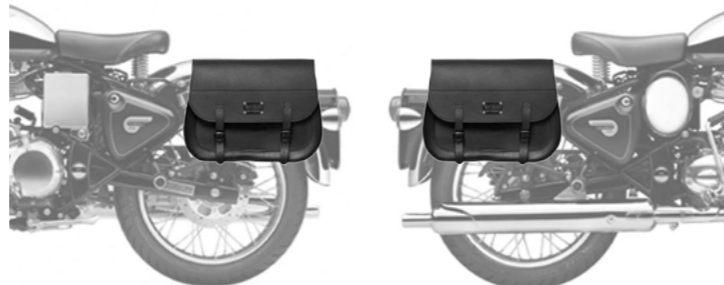

PEACOCK LR

€ 235,00/pc
Quick opening
Size: H 32 x L 35 x D 17 cm
Capacity: 18 l - Max Load 4 Kg.

FOX LR

€ 220,00/pc
Quick opening
Size: H 30 (23) x L 34 x D 17 cm
Capacity: 15 l - Max Load 4 Kg.

TELL LR

€ 195,00/pc
Size: H 25 x L 36 x D 13 cm
Capacity: 10 l - Max Load 3 Kg.

ROYAL ENFIELD CLASSIC 500 EFI - BULLET 500 EFI

PEACOCK-S LR

€ 235,00/pc
Quick opening
Size: H 32 x L 35 x D 17 cm
Capacity: 18 l - Max Load 4 Kg.

FOX-S LR

€ 220,00/pc
Quick opening
Size: H 30 (23) x L 34 x D 17 cm
Capacity: 15 l - Max Load 4 Kg.