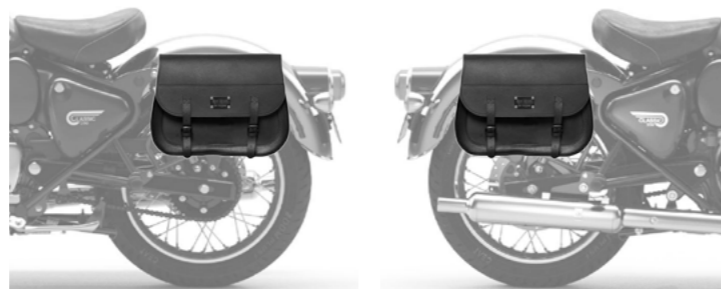

TELL LR

€ 195,00/pc

Size: H 25 x L 36 x D 13 cm
Capacity: 10 l - Max Load 3 Kg.