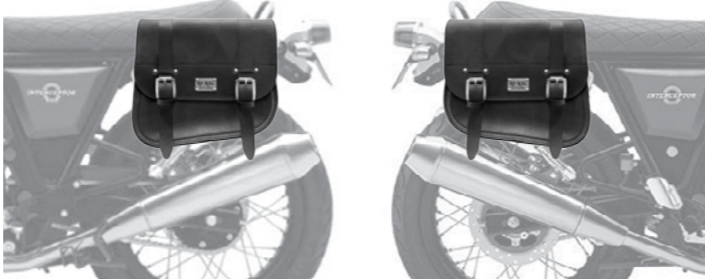

FOX L/R
€ 220,00/pc
Quick opening
Size: H 30 (23) x L 34 x D 17 cm
Capacity: 15 l - Max Load 4 Kg.

FOX-S L/R
€ 220,00/pc
Quick opening
Size: H 30 (23) x L 34 x D 17 cm
Capacity: 15 l - Max Load 4 Kg.

TELL L/R
€ 195,00/pc
Size: H 25 x L 36 x D 13 cm
Capacity: 10 l - Max Load 3 Kg.