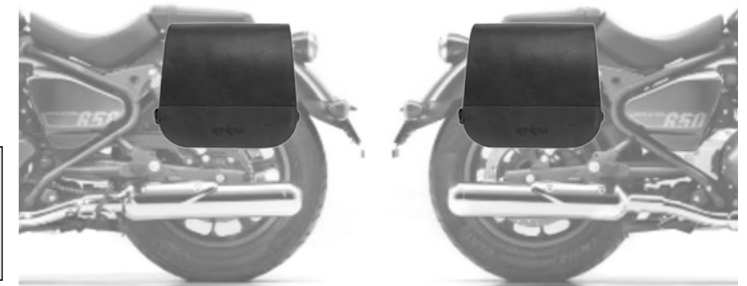

PEACOCK-S LR
€ 235,00/pc
Quick opening
Size: H 32 x L 35 x D 17 cm
Capacity: 18 l - Max Load 4 Kg.