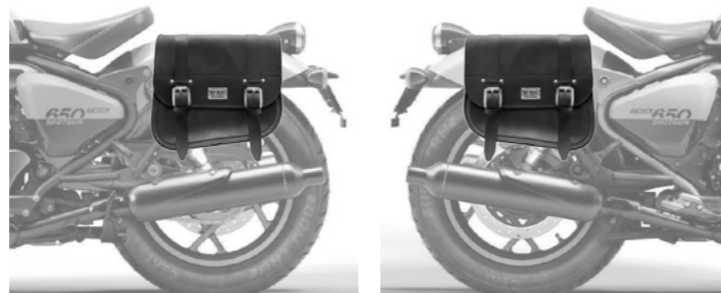

PEACOCK

LR

€ 235,00/pc

Quick opening
Size: H 32 x L 35 x D 17 cm
Capacity: 18 l - Max Load 4 Kg.

FOX

LR

€ 220,00/pc

Quick opening
Size: H 30 (23) x L 34 x D 17 cm
Capacity: 15 l - Max Load 4 Kg.