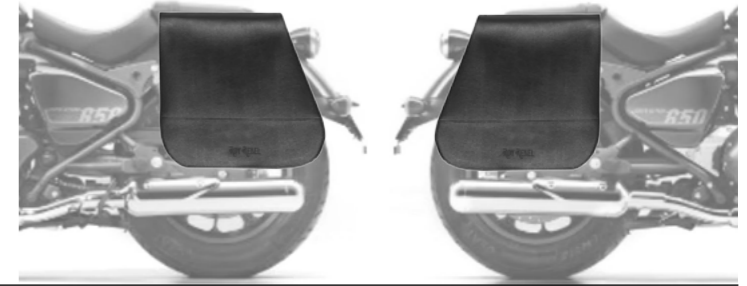

HORSE-R LR
€ 335,00/pc
Magnetic closure
Size: H 40 x L 42(32) x D 20 cm
Capacity: 26 l - Max Load 5 Kg.