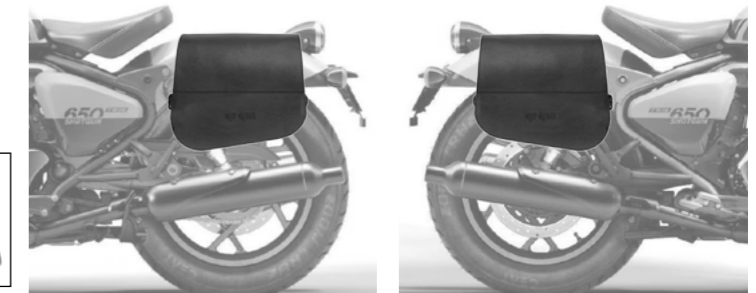

TELL

LR

€ 195,00/pc

Size: H 25 x L 36 x D 13 cm
Capacity: 10 l - Max Load 3 Kg.

ROYAL ENFIELD SHOTGUN 650

PEACOCK-S

LR

€ 235,00/pc

Quick opening
Size: H 32 x L 35 x D 17 cm
Capacity: 18 l - Max Load 4 Kg.

FOX-S

LR

€ 220,00/pc

Quick opening
Size: H 30 (23) x L 34 x D 17 cm
Capacity: 15 l - Max Load 4 Kg.

GOOSE

LR

€ 185,00/pc