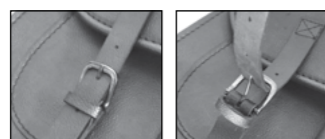

PEACOCK LR

€ 235,00/pc
Quick opening
Size: H 32 x L 35 x D 17 cm
Capacity: 18 l - Max Load 4 Kg.

FOX LR

€ 220,00/pc
Quick opening
Size: H 30 (23) x L 34 x D 17 cm
Capacity: 15 l - Max Load 4 Kg.

TELL LR

€ 195,00/pc
Size: H 25 x L 36 x D 13 cm
Capacity: 10 l - Max Load 3 Kg.

ROYAL ENFIELD CLASSIC 500 EFI - BULLET 500 EFI

PEACOCK-S LR

€ 235,00/pc
Quick opening
Size: H 32 x L 35 x D 17 cm
Capacity: 18 l - Max Load 4 Kg.

FOX-S LR

€ 220,00/pc
Quick opening
Size: H 30 (23) x L 34 x D 17 cm
Capacity: 15 l - Max Load 4 Kg.