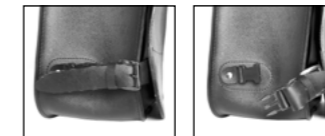

CUMMIS® backpack.
|B|T|M| Pocket system.
Zip closure. Adjustable shoulder
straps. Inside and front pocket
with zip. Suitable for travel trolley,
sissy bar and SNAKE supports.

PEACOCK

L R

€ 235,00/pc

Quick opening
Size: H 32 x L 35 x D 17 cm
Capacity: 18 l - Max Load 4 Kg.

PEACOCK-S

€ 235,00/pc

Quick opening
Size: H 32 x L 35 x D 17 cm
Capacity: 18 l - Max Load 4 Kg.

FOX

L R

€ 220,00/pc

Quick opening
Size: H 30 (23) x L 34 x D 17 cm
Capacity: 15 l - Max Load 4 Kg.

FOX-S