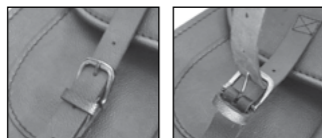

TELL

LR

€ 195,00/pc

Size: H 25 x L 36 x D 13 cm
Capacity: 10 l - Max Load 3 Kg.