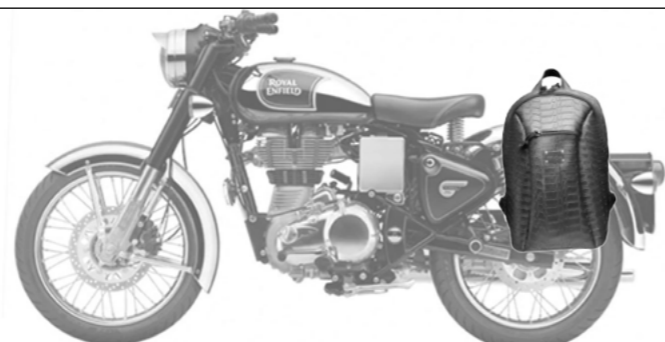

QROCK LR

€ 185,00/pc
Size: H 41 x L 25 x D 15 cm
Capacity: 15 l - Max Load 4 Kg

CUMMIS® backpack.
|B|T|M| Pocket system.
Zip closure. Adjustable shoulder
straps. Inside and front pocket
with zip. Suitable for travel trolley,
sissy bar and SNAKE supports.