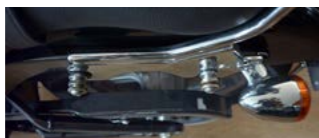

## HARLEY-DAVIDSON SOFTAIL (ALL)

**HYPPO-3** LR  
€ 174,00/pc  
Quick release support  
with key

**HYPPO-4** LR  
€ 184,00/pc  
Quick release support  
with key

**BULL** LR  
€ 320,00/pc  
Quick opening  
Size: H 40 x L 40(30) x D 20 cm  
Capacity: 26 l - Max Load 5 Kg.