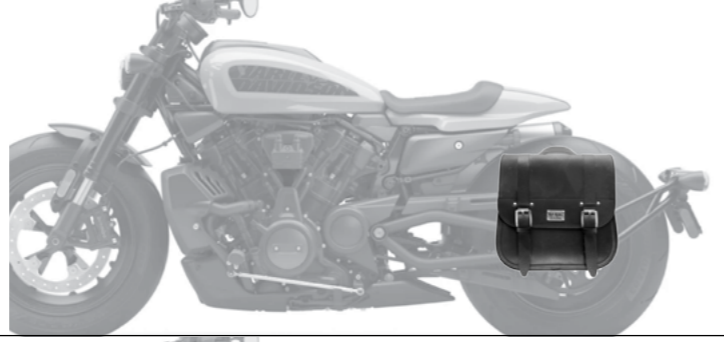

PEACOCK
€ 235,00/pc
Quick opening
Size: H 32 x L 35 x D 17 cm
Capacity: 18 l - Max Load 4 Kg.

L R