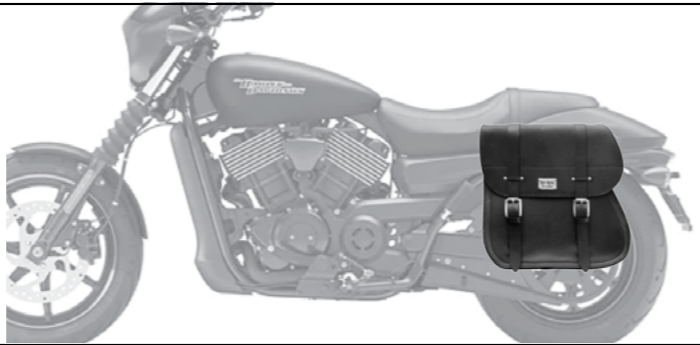

HORSE LR
€ 310,00/pc
Quick opening
Size: H 40 x L 40(30) x D 20 cm
Capacity: 26 l - Max Load 5 Kg.