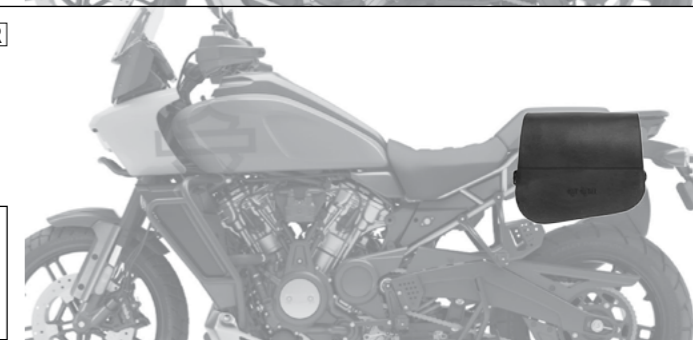

FOX-S

€ 220,00/pc

Quick opening
Size: H 30 (23) x L 34 x D 17 cm
Capacity: 15 l - Max Load 4 Kg.

L R