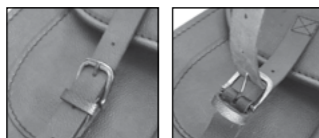

TELL LR
€ 195,00/pc
Size: H 25 x L 36 x D 13 cm
Capacity: 10 l - Max Load 3 Kg.