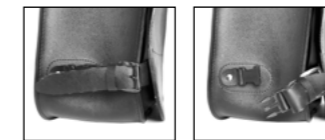

HARLEY-DAVIDSON SPORTSTER-S

HYPPO-5
€ 174,00/pc
Quick release support
with key

L R

OWL
€ 120,00/pc
Side license plate holder for Sportster-S
Prepared for license plate light
Can be installed with or without
the HYPPO-5 support

BULL
€ 320,00/pc
Quick opening
Size: H 40 x L 40(30) x D 20 cm
Capacity: 26 l - Max Load 5 Kg.

L R

HORSE
€ 310,00/pc
Quick opening
Size: H 40 x L 40(30) x D 20 cm
Capacity: 26 l - Max Load 5 Kg.

L R

PEACOCK
€ 235,00/pc
Quick opening
Size: H 32 x L 35 x D 17 cm
Capacity: 18 l - Max Load 4 Kg.

L R

FOX
€ 220,00/pc
Quick opening
Size: H 30 (23) x L 34 x D 17 cm
Capacity: 15 l - Max Load 4 Kg.

L R

HARLEY-DAVIDSON SPORTSTER-S

TELL
€ 195,00/pc
Size: H 25 x L 36 x D 13 cm
Capacity: 10 l - Max Load 3 Kg.

L R

GOOSE
€ 185,00/pc
Central magnetic closure
Size: H 32 x L 34 x D 17 (13) cm
Capacity: 17 l - Max Load 4 Kg.

L R

BULL-S
€ 320,00/pc
Quick opening
Size: H 40 x L 46 x D 16 cm
Capacity: 30 l - Max Load 5 Kg.

L R

HORSE-R
€ 335,00/pc
Magnetic closure
Size: H 40 x L 42(32) x D 20 cm
Capacity: 26 l - Max Load 5 Kg.

L R

PEACOCK-S
€ 235,00/pc
Quick opening
Size: H 32 x L 35 x D 17 cm
Capacity: 18 l - Max Load 4 Kg.

L R

FOX-S
€ 220,00/pc
Quick opening
Size: H 30 (23) x L 34 x D 17 cm
Capacity: 15 l - Max Load 4 Kg.

L R