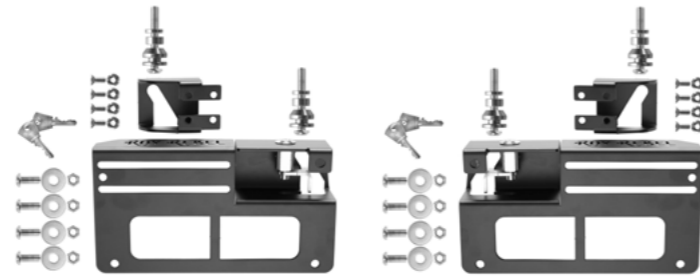

HARLEY-DAVIDSON STREET 750

HYPPO-3 LR
€ 174,00/pc
Quick release support
with key