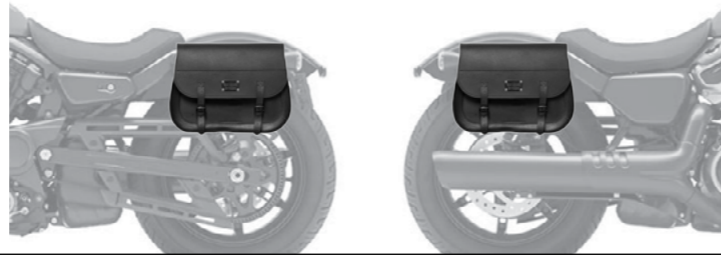

TELL LR
€ 195,00/pc
Size: H 25 x L 36 x D 13 cm
Capacity: 10 l - Max Load 3 Kg.