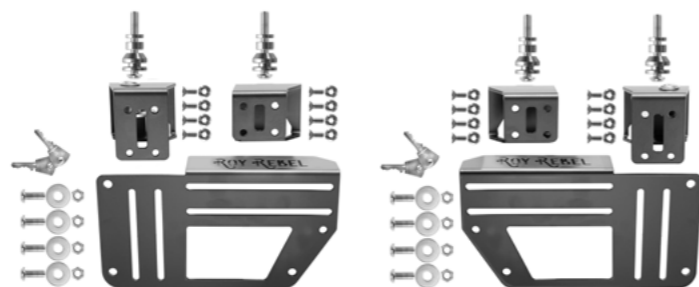

## HARLEY-DAVIDSON SOFTAIL (ALL)

**HYPPO-3** LR  
€ 174,00/pc  
Quick release support  
with key

**HYPPO-4** LR  
€ 184,00/pc  
Quick release support  
with key

**BULL** LR  
€ 320,00/pc  
Quick opening  
Size: H 40 x L 40(30) x D 20 cm  
Capacity: 26 l - Max Load 5 Kg.