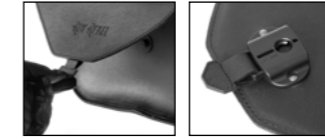

BULL-S
€ 320,00/pc
Quick opening
Size: H 40 x L 46 x D 16 cm
Capacity: 30 l - Max Load 5 Kg.

L R