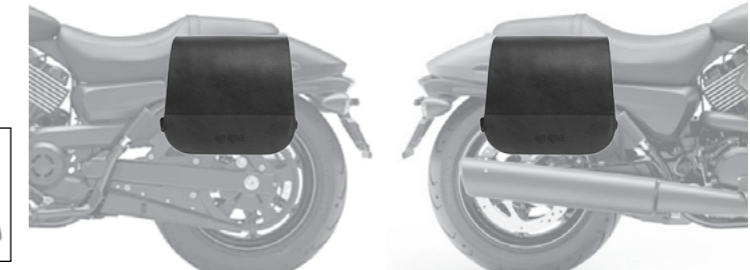

PEACOCK-S LR
€ 235,00/pc
Quick opening
Size: H 32 x L 35 x D 17 cm
Capacity: 18 l - Max Load 4 Kg.