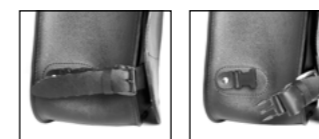

**PEACOCK-S** LR  
€ 235,00/pc  
Quick opening  
Size: H 32 x L 35 x D 17 cm  
Capacity: 18 l - Max Load 4 Kg.

**FOX-S** LR  
€ 220,00/pc  
Quick opening  
Size: H 30 (23) x L 34 x D 17 cm  
Capacity: 15 l - Max Load 4 Kg.