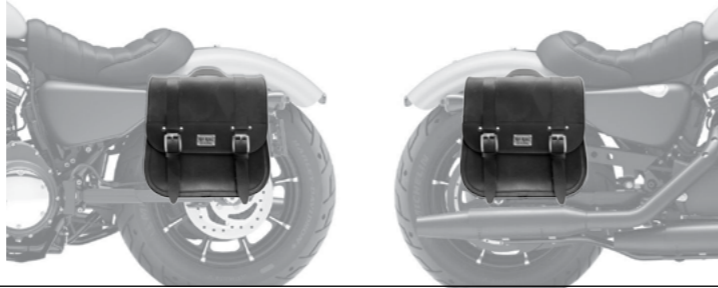

PEACOCK LR
€ 235,00/pc
Quick opening
Size: H 32 x L 35 x D 17 cm
Capacity: 18 l - Max Load 4 Kg.