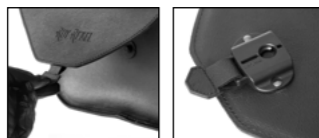

HARLEY-DAVIDSON STREET 750

HYPPO-3 LR
€ 174,00/pc
Quick release support
with key

HORSE LR
€ 310,00/pc
Quick opening
Size: H 40 x L 40(30) x D 20 cm
Capacity: 26 l - Max Load 5 Kg.

PEACOCK LR
€ 235,00/pc
Quick opening
Size: H 32 x L 35 x D 17 cm
Capacity: 18 l - Max Load 4 Kg.

FOX LR
€ 220,00/pc
Quick opening
Size: H 30 (23) x L 34 x D 17 cm
Capacity: 15 l - Max Load 4 Kg.

GOOSE LR
€ 185,00/pc
Central magnetic closure
Size: H 32 x L 34 x D 17 (13) cm
Capacity: 17 l - Max Load 4 Kg.

TELL LR
€ 195,00/pc
Size: H 25 x L 36 x D 13 cm
Capacity: 10 l - Max Load 3 Kg.

HARLEY-DAVIDSON STREET 750

HORSE-R LR
€ 335,00/pc
Magnetic closure
Size: H 40 x L 42(32) x D 20 cm
Capacity: 26 l - Max Load 5 Kg.

PEACOCK-S LR
€ 235,00/pc
Quick opening
Size: H 32 x L 35 x D 17 cm
Capacity: 18 l - Max Load 4 Kg.

FOX-S LR
€ 220,00/pc
Quick opening
Size: H 30 (23) x L 34 x D 17 cm
Capacity: 15 l - Max Load 4 Kg.