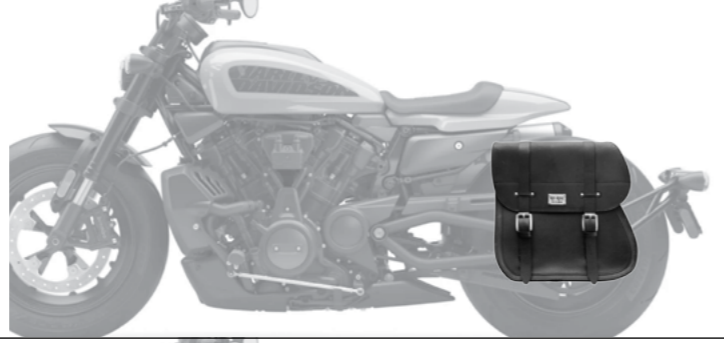

HORSE
€ 310,00/pc
Quick opening
Size: H 40 x L 40(30) x D 20 cm
Capacity: 26 l - Max Load 5 Kg.

L R