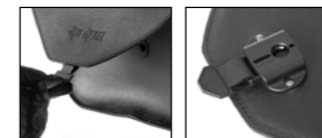

**FOX-S** LR  
€ 220,00/pc  
Quick opening  
Size: H 30 (23) x L 34 x D 17 cm  
Capacity: 15 l - Max Load 4 Kg.

**GOOSE** LR  
€ 185,00/pc  
Central magnetic closure  
Size: H 32 x L 34 x D 17 (13) cm  
Capacity: 17 l - Max Load 4 Kg.