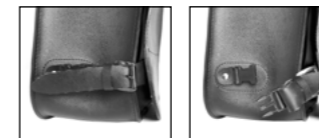

HARLEY-DAVIDSON STREET 750

HYPPO-3 LR
€ 174,00/pc
Quick release support
with key

HORSE LR
€ 310,00/pc
Quick opening
Size: H 40 x L 40(30) x D 20 cm
Capacity: 26 l - Max Load 5 Kg.

PEACOCK LR
€ 235,00/pc
Quick opening
Size: H 32 x L 35 x D 17 cm
Capacity: 18 l - Max Load 4 Kg.

FOX LR
€ 220,00/pc
Quick opening
Size: H 30 (23) x L 34 x D 17 cm
Capacity: 15 l - Max Load 4 Kg.

GOOSE LR
€ 185,00/pc
Central magnetic closure
Size: H 32 x L 34 x D 17 (13) cm
Capacity: 17 l - Max Load 4 Kg.

TELL LR
€ 195,00/pc
Size: H 25 x L 36 x D 13 cm
Capacity: 10 l - Max Load 3 Kg.

HARLEY-DAVIDSON STREET 750

HORSE-R LR
€ 335,00/pc
Magnetic closure
Size: H 40 x L 42(32) x D 20 cm
Capacity: 26 l - Max Load 5 Kg.

PEACOCK-S LR
€ 235,00/pc
Quick opening
Size: H 32 x L 35 x D 17 cm
Capacity: 18 l - Max Load 4 Kg.

FOX-S LR
€ 220,00/pc
Quick opening
Size: H 30 (23) x L 34 x D 17 cm
Capacity: 15 l - Max Load 4 Kg.