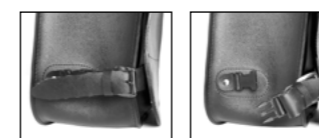

FOX-S LR
€ 220,00/pc
Quick opening
Size: H 30 (23) x L 34 x D 17 cm
Capacity: 15 l - Max Load 4 Kg.