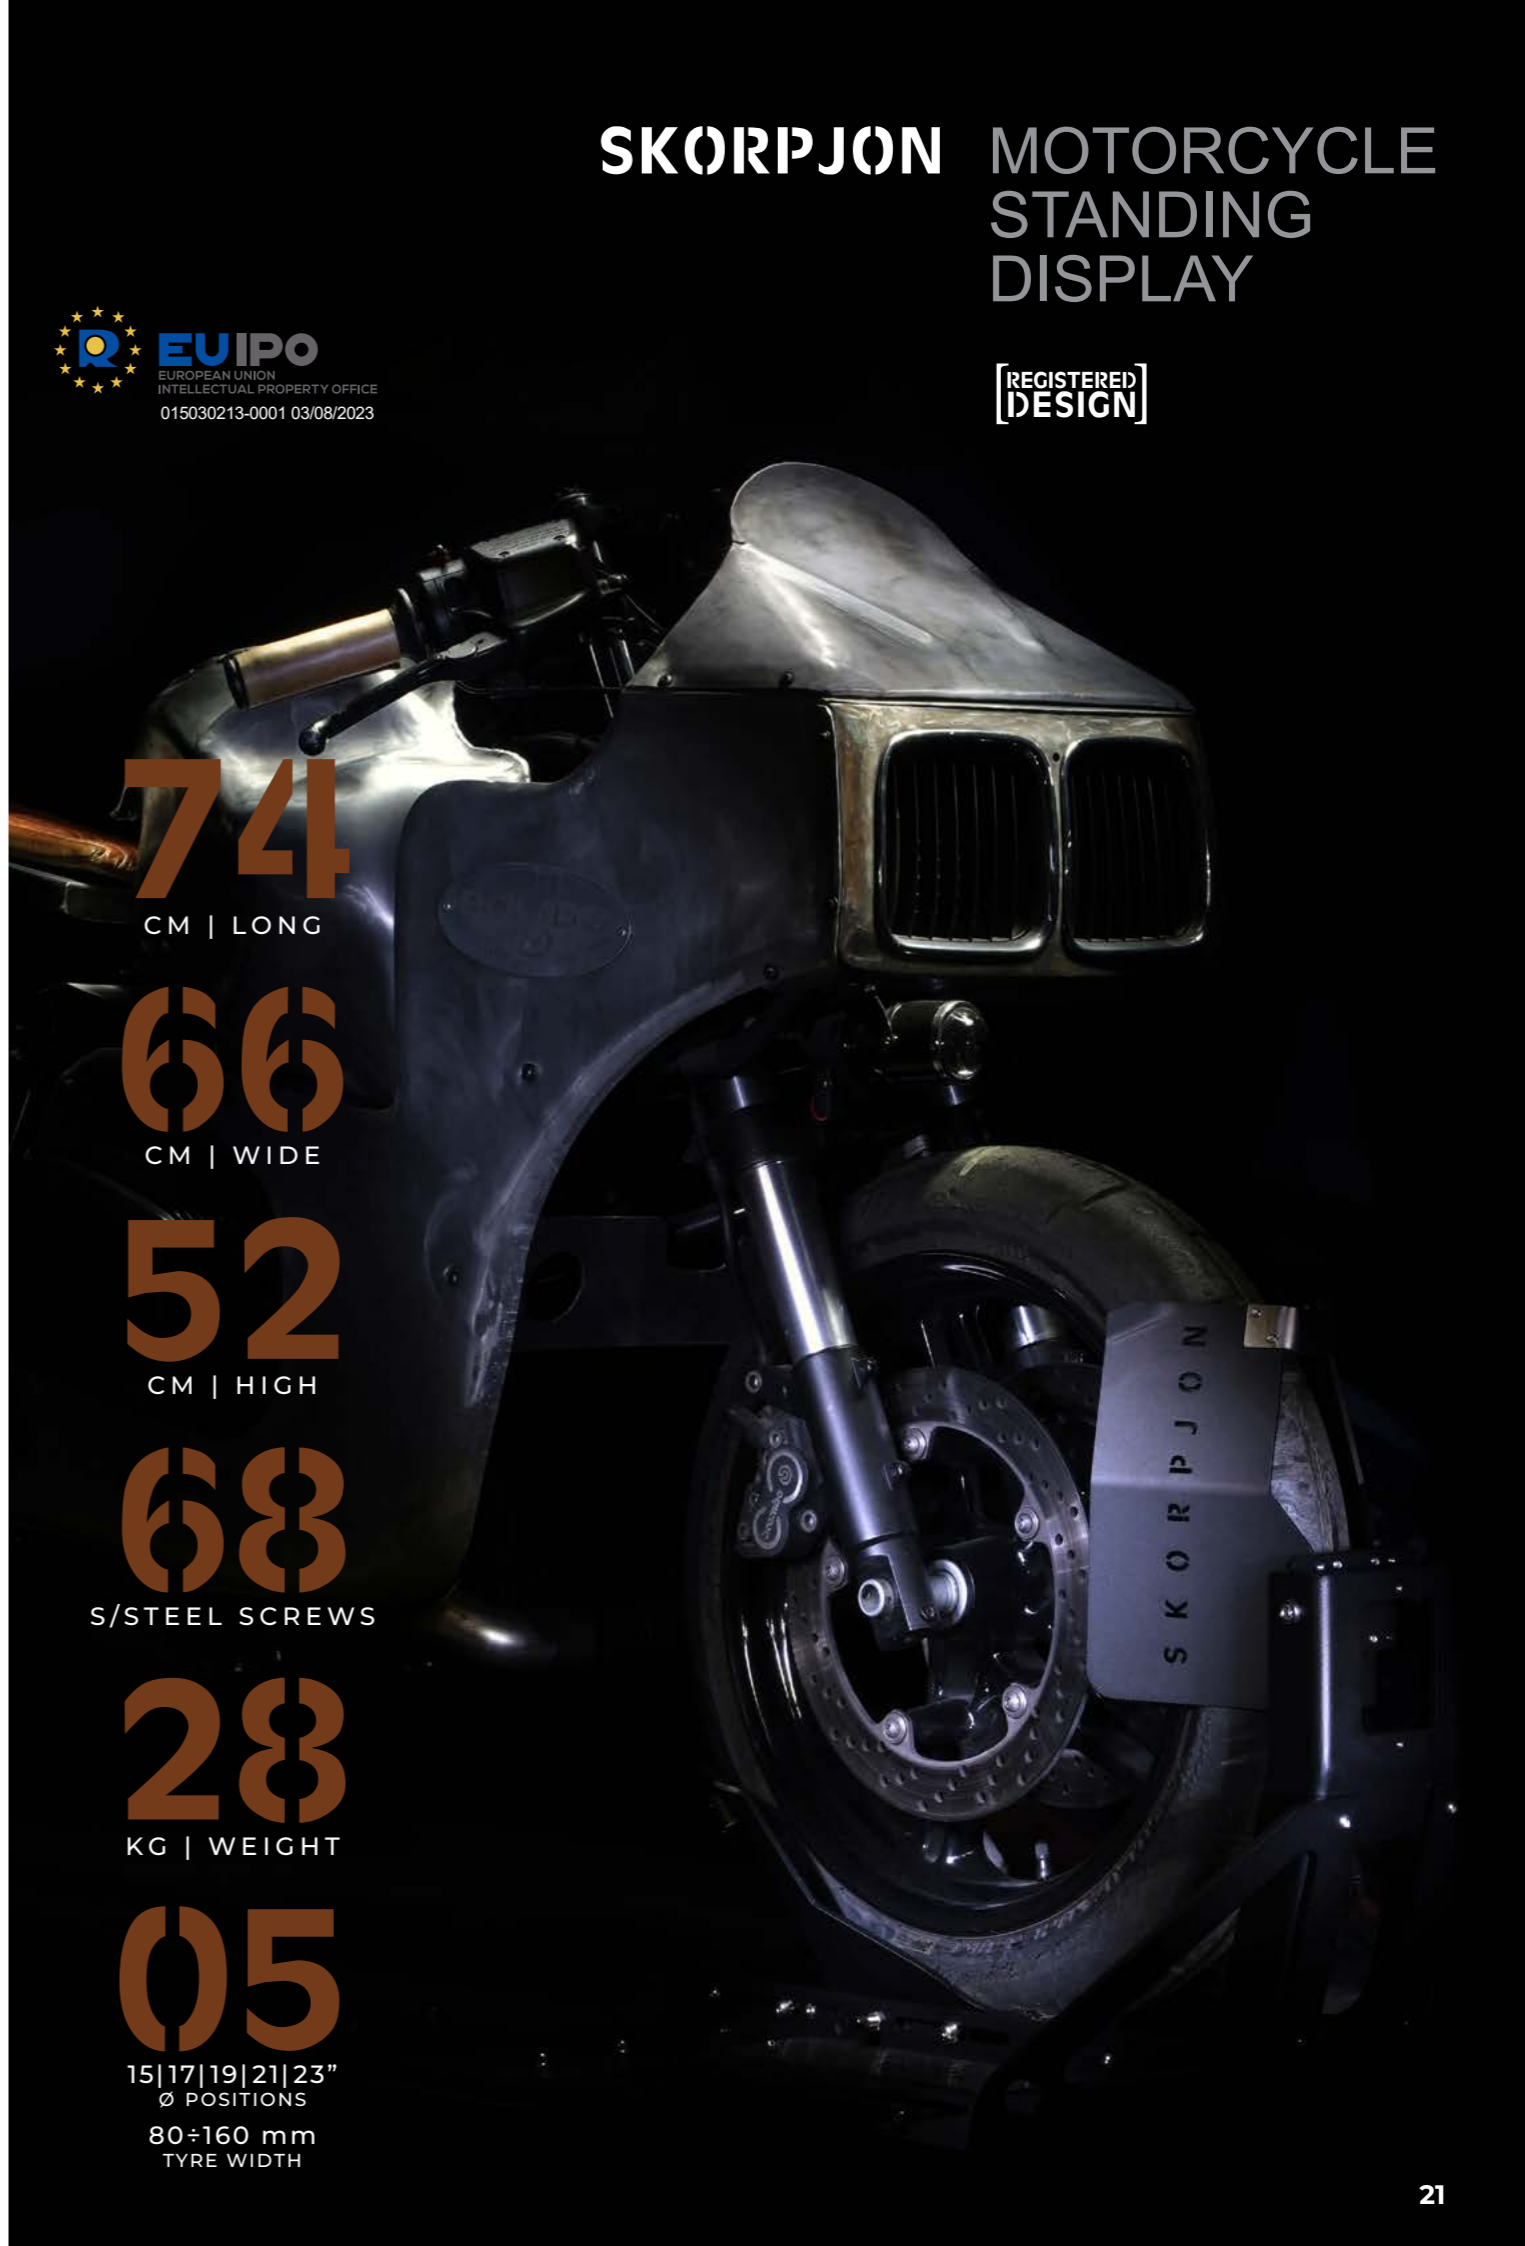

SKORPJON MOTORCYCLE
STANDING
DISPLAY

EUIPO
EUROPEAN UNION
INTELLECTUAL PROPERTY OFFICE
015030213-0001 03/08/2023

[REGISTERED]
[DESIGN]

74
CM | LONG

66
CM | WIDE

52
CM | HIGH

68
S/STEEL SCREWS

28
KG | WEIGHT

05
15|17|19|21|23"
Ø POSITIONS
80÷160 mm
TYRE WIDTH