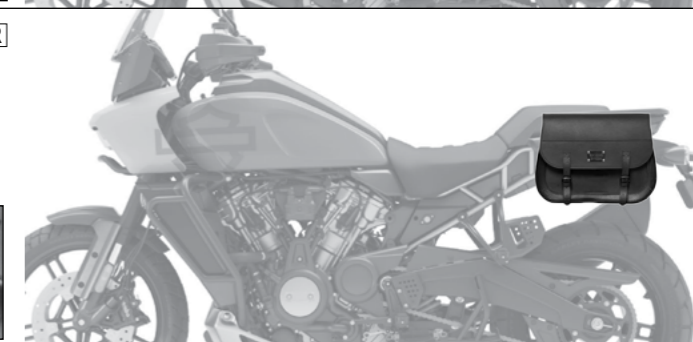

TELL

€ 195,00/pc

Size: H 25 x L 36 x D 13 cm
Capacity: 10 l - Max Load 3 Kg.

L R