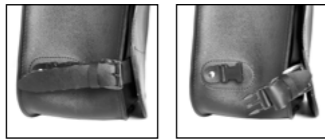

HORSE
€ 310,00/pc
Quick opening
Size: H 40 x L 40(30) x D 20 cm
Capacity: 26 l - Max Load 5 Kg.

L R