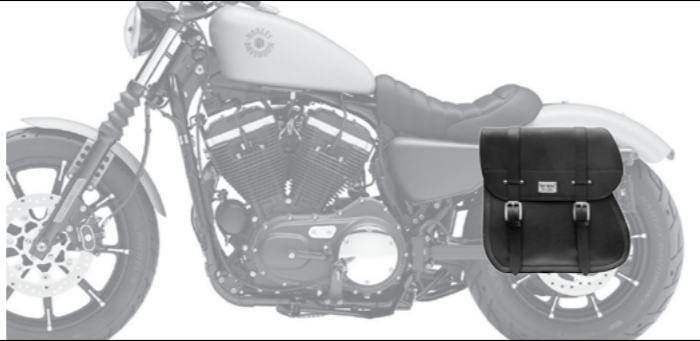

HORSE LR
€ 310,00/pc
Quick opening
Size: H 40 x L 40(30) x D 20 cm
Capacity: 26 l - Max Load 5 Kg.