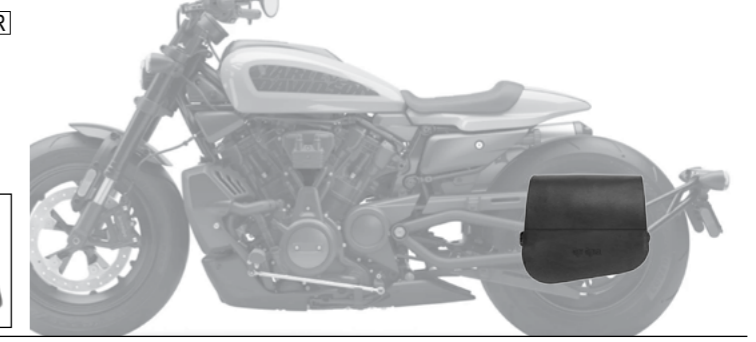

FOX-S
€ 220,00/pc
Quick opening
Size: H 30 (23) x L 34 x D 17 cm
Capacity: 15 l - Max Load 4 Kg.

L R