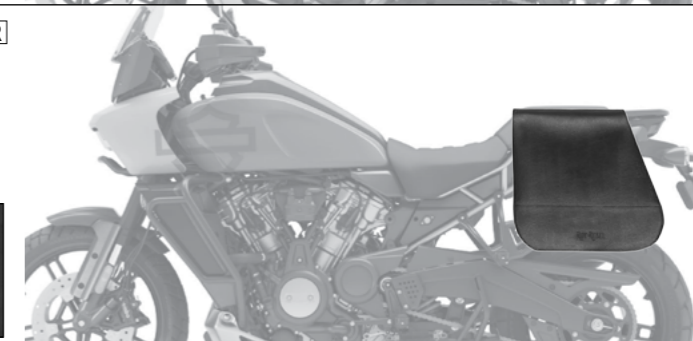

HORSE-R

€ 335,00/pc

Magnetic closure
Size: H 40 x L 42(32) x D 20 cm
Capacity: 26 l - Max Load 5 Kg.

L R