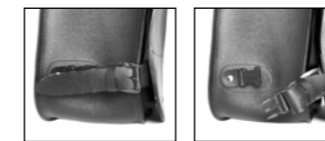

FOX-S
€ 220,00/pc
Quick opening
Size: H 30 (23) x L 34 x D 17 cm
Capacity: 15 l - Max Load 4 Kg.

L R