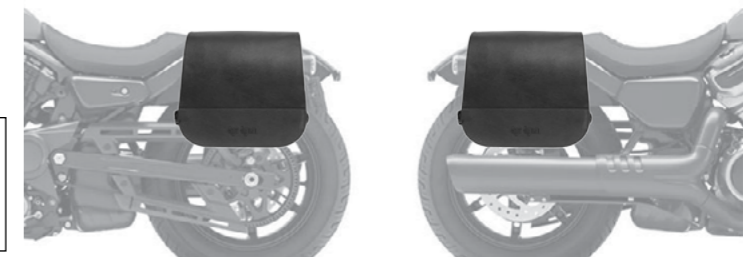

PEACOCK-S LR
€ 235,00/pc
Quick opening
Size: H 32 x L 35 x D 17 cm
Capacity: 18 l - Max Load 4 Kg.