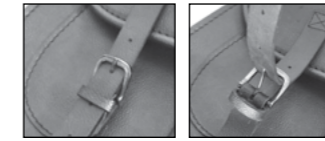

GOOSE
€ 185,00/pc
Central magnetic closure
Size: H 32 x L 34 x D 17 (13) cm
Capacity: 17 l - Max Load 4 Kg.

L R