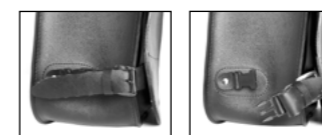

FOX-S

€ 220,00/pc

Quick opening
Size: H 30 (23) x L 34 x D 17 cm
Capacity: 15 l - Max Load 4 Kg.

L R