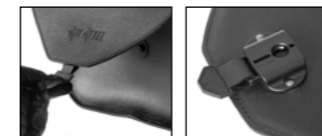

BULL-S

€ 320,00/pc

Quick opening
Size: H 40 x L 46 x D 16 cm
Capacity: 30 l - Max Load 5 Kg.

L R