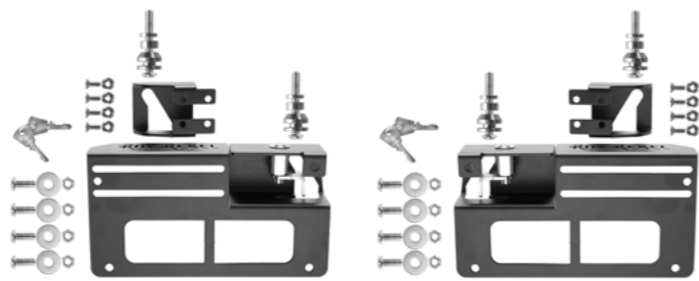

HARLEY-DAVIDSON SOFTAIL (ALL)

HYPPO-3 LR
€ 174,00/pc
Quick release support
with key