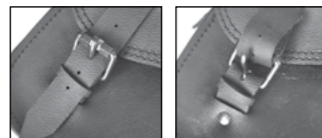

PRESLEY LR
€ 120,00/pc
Size: H 22 (12) x L 26 x D 7 cm
Capacity: 3 l - Max Load 2 Kg.