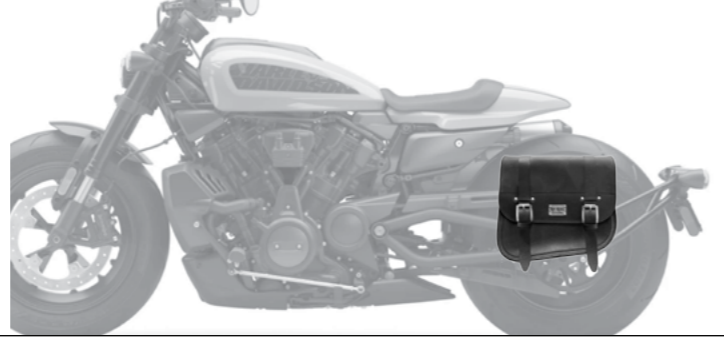

FOX
€ 220,00/pc
Quick opening
Size: H 30 (23) x L 34 x D 17 cm
Capacity: 15 l - Max Load 4 Kg.

L R