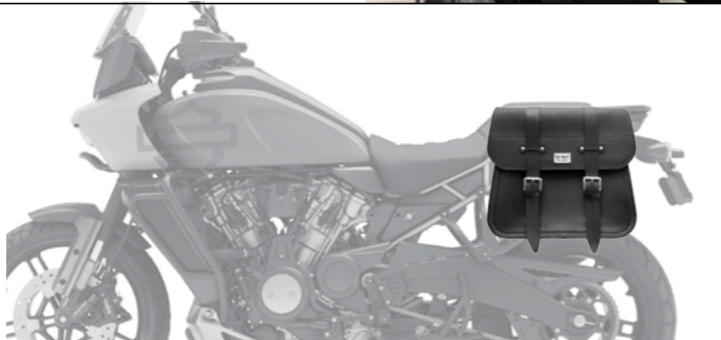

BULL

€ 320,00/pc

Quick opening
Size: H 40 x L 40(30) x D 20 cm
Capacity: 26 l - Max Load 5 Kg.

L R