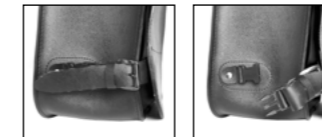

**PEACOCK-S** LR  
€ 235,00/pc  
Quick opening  
Size: H 32 x L 35 x D 17 cm  
Capacity: 18 l - Max Load 4 Kg.

**FOX-S** LR  
€ 220,00/pc  
Quick opening  
Size: H 30 (23) x L 34 x D 17 cm  
Capacity: 15 l - Max Load 4 Kg.