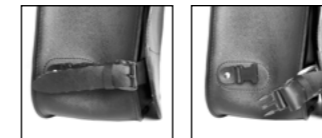

FOX-S LR
€ 220,00/pc
Quick opening
Size: H 30 (23) x L 34 x D 17 cm
Capacity: 15 l - Max Load 4 Kg.