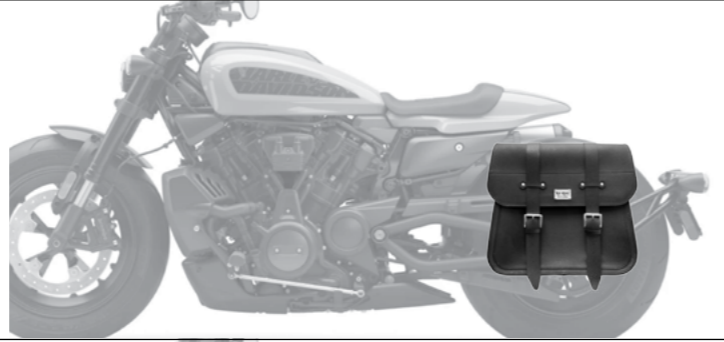

BULL
€ 320,00/pc
Quick opening
Size: H 40 x L 40(30) x D 20 cm
Capacity: 26 l - Max Load 5 Kg.

L R