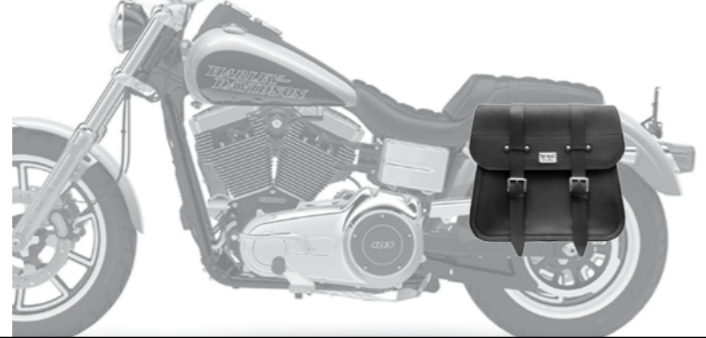

HARLEY-DAVIDSON DYNA

HYPPO-7

€ 174,00/pc
Quick release support
with key

L R

BULL

€ 320,00/pc
Quick opening
Size: H 40 x L 40(30) x D 20 cm
Capacity: 26 l - Max Load 5 Kg.

L R