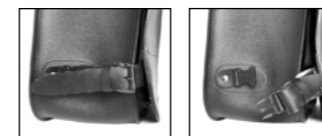

HORSE-R

€ 335,00/pc

Magnetic closure
Size: H 40 x L 42(32) x D 20 cm
Capacity: 26 l - Max Load 5 Kg.

L R