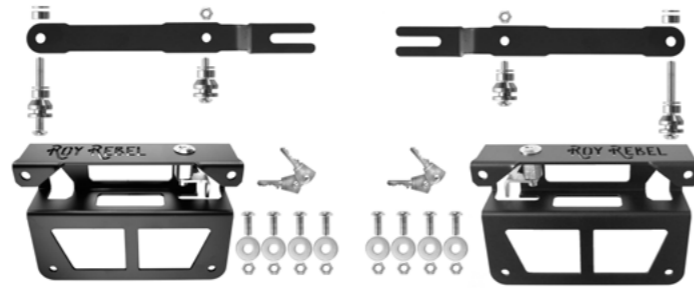

HARLEY-DAVIDSON DYNA

HYPPO-7

€ 174,00/pc
Quick release support
with key

L R

BULL

€ 320,00/pc
Quick opening
Size: H 40 x L 40(30) x D 20 cm
Capacity: 26 l - Max Load 5 Kg.

L R