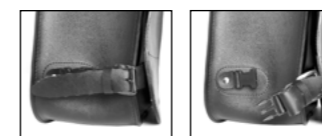

### PEACOCK-S

€ 235,00/pc

Quick opening  
Size: H 32 x L 35 x D 17 cm  
Capacity: 18 l - Max Load 4 Kg.

L R