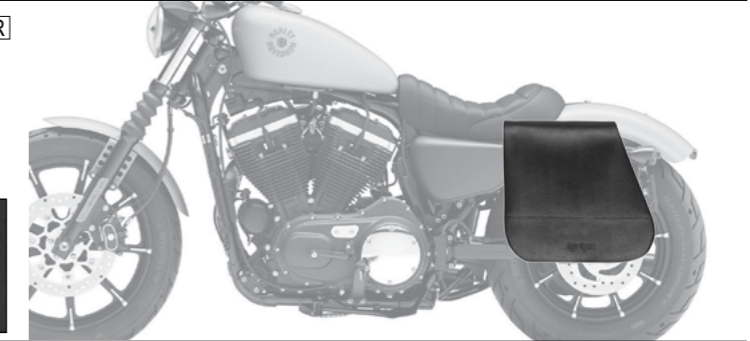

HORSE-R LR
€ 335,00/pc
Magnetic closure
Size: H 40 x L 42(32) x D 20 cm
Capacity: 26 l - Max Load 5 Kg.