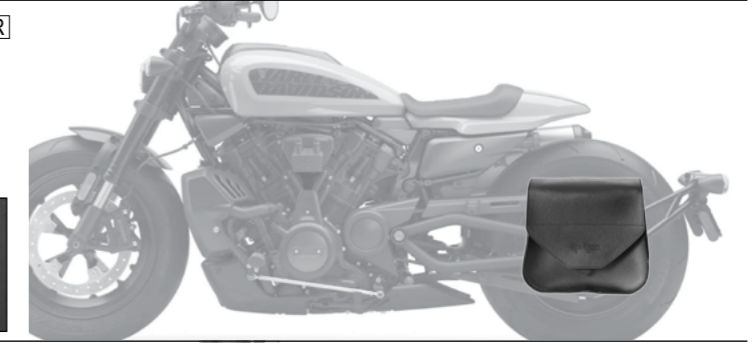

GOOSE
€ 185,00/pc
Central magnetic closure
Size: H 32 x L 34 x D 17 (13) cm
Capacity: 17 l - Max Load 4 Kg.

L R