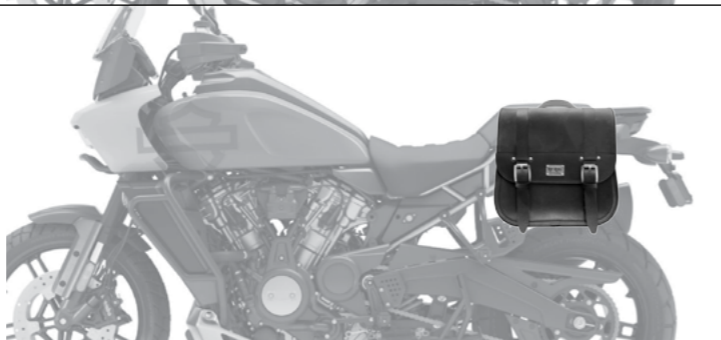

PEACOCK

€ 235,00/pc

Quick opening
Size: H 32 x L 35 x D 17 cm
Capacity: 18 l - Max Load 4 Kg.

L R