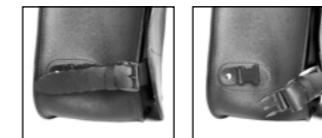

**PEACOCK-S** LR  
€ 235,00/pc  
Quick opening  
Size: H 32 x L 35 x D 17 cm  
Capacity: 18 l - Max Load 4 Kg.

**FOX-S** LR  
€ 220,00/pc  
Quick opening  
Size: H 30 (23) x L 34 x D 17 cm  
Capacity: 15 l - Max Load 4 Kg.