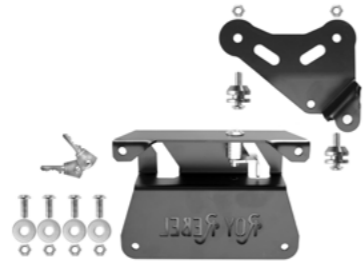

**FOX-S** LR  
€ 220,00/pc  
Quick opening  
Size: H 30 (23) x L 34 x D 17 cm  
Capacity: 15 l - Max Load 4 Kg.

**GOOSE** LR  
€ 185,00/pc  
Central magnetic closure  
Size: H 32 x L 34 x D 17 (13) cm  
Capacity: 17 l - Max Load 4 Kg.

## HARLEY-DAVIDSON SPORTSTER-S

**HYPPO-5**  
€ 174,00/pc  
Quick release support  
with key

L R

**OWL**  
€ 120,00/pc  
Side license plate holder for Sportster-S  
Prepared for license plate light  
Can be installed with or without  
the HYPPO-5 support