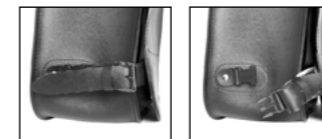

**FOX-S** LR  
€ 220,00/pc  
Quick opening  
Size: H 30 (23) x L 34 x D 17 cm  
Capacity: 15 l - Max Load 4 Kg.

**GOOSE** LR  
€ 185,00/pc  
Central magnetic closure  
Size: H 32 x L 34 x D 17 (13) cm  
Capacity: 17 l - Max Load 4 Kg.