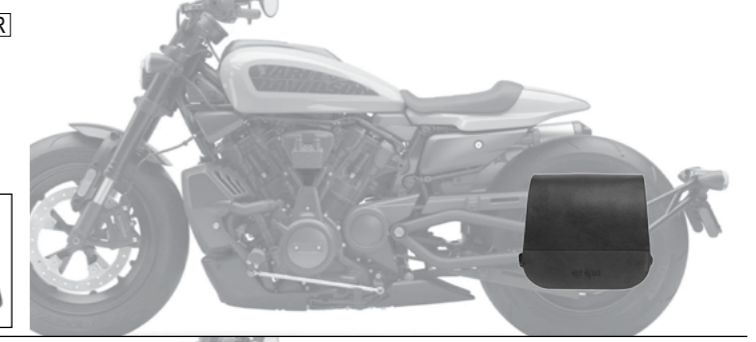

PEACOCK-S
€ 235,00/pc
Quick opening
Size: H 32 x L 35 x D 17 cm
Capacity: 18 l - Max Load 4 Kg.

L R