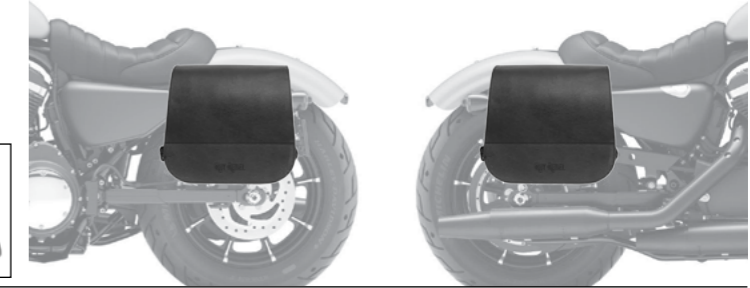

## HARLEY-DAVIDSON SPORTSTER (<2020)

**GOOSE** LR  
€ 185,00/pc  
Central magnetic closure  
Size: H 32 x L 34 x D 17 (13) cm  
Capacity: 17 l - Max Load 4 Kg.

**HORSE-R** LR  
€ 335,00/pc  
Magnetic closure  
Size: H 40 x L 42(32) x D 20 cm  
Capacity: 26 l - Max Load 5 Kg.

**PEACOCK-S** LR  
€ 235,00/pc  
Quick opening  
Size: H 32 x L 35 x D 17 cm  
Capacity: 18 l - Max Load 4 Kg.

**FOX-S** LR  
€ 220,00/pc  
Quick opening  
Size: H 30 (23) x L 34 x D 17 cm  
Capacity: 15 l - Max Load 4 Kg.