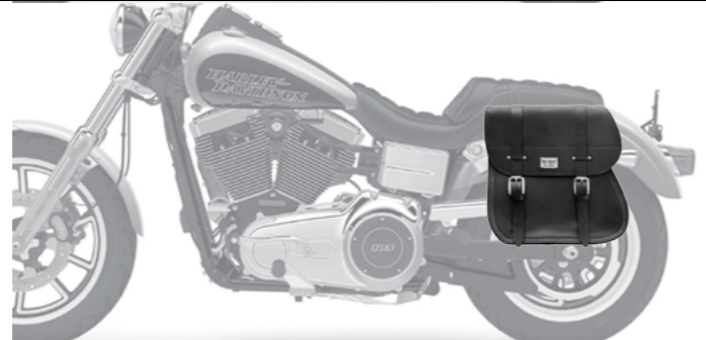

HARLEY-DAVIDSON DYNA

HYPPO-7

€ 174,00/pc
Quick release support
with key

L R

BULL

€ 320,00/pc
Quick opening
Size: H 40 x L 40(30) x D 20 cm
Capacity: 26 l - Max Load 5 Kg.

L R

HORSE

€ 310,00/pc
Quick opening
Size: H 40 x L 40(30) x D 20 cm
Capacity: 26 l - Max Load 5 Kg.

L R

PEACOCK

€ 235,00/pc
Quick opening
Size: H 32 x L 35 x D 17 cm
Capacity: 18 l - Max Load 4 Kg.

L R

FOX

€ 220,00/pc
Quick opening
Size: H 30 (23) x L 34 x D 17 cm
Capacity: 15 l - Max Load 4 Kg.

L R

TELL

€ 195,00/pc
Size: H 25 x L 36 x D 13 cm
Capacity: 10 l - Max Load 3 Kg.

L R

HARLEY-DAVIDSON DYNA

GOOSE

€ 185,00/pc
Central magnetic closure
Size: H 32 x L 34 x D 17 (13) cm
Capacity: 17 l - Max Load 4 Kg.

L R

BULL-S

€ 320,00/pc
Quick opening
Size: H 40 x L 46 x D 16 cm
Capacity: 30 l - Max Load 5 Kg.

L R

HORSE-R

€ 335,00/pc
Magnetic closure
Size: H 40 x L 42(32) x D 20 cm
Capacity: 26 l - Max Load 5 Kg.

L R

PEACOCK-S

€ 235,00/pc
Quick opening
Size: H 32 x L 35 x D 17 cm
Capacity: 18 l - Max Load 4 Kg.

L R

FOX-S

€ 220,00/pc
Quick opening
Size: H 30 (23) x L 34 x D 17 cm
Capacity: 15 l - Max Load 4 Kg.

L R