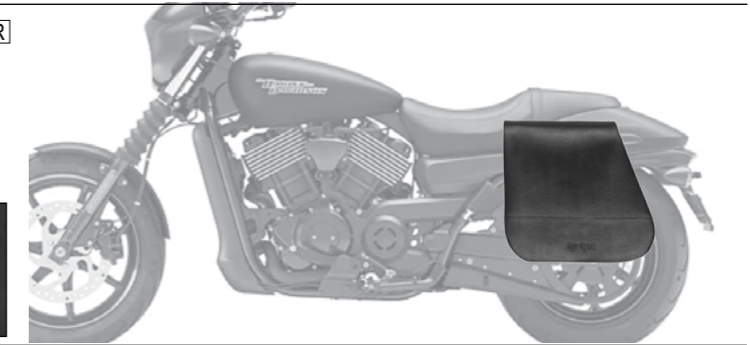

HARLEY-DAVIDSON STREET 750

HORSE-R LR
€ 335,00/pc
Magnetic closure
Size: H 40 x L 42(32) x D 20 cm
Capacity: 26 l - Max Load 5 Kg.