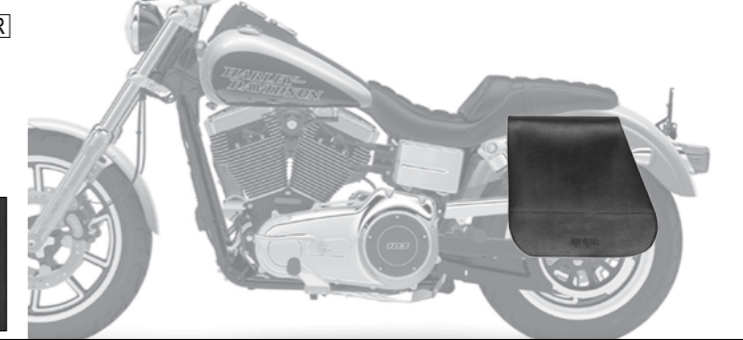

HORSE-R

€ 335,00/pc
Magnetic closure
Size: H 40 x L 42(32) x D 20 cm
Capacity: 26 l - Max Load 5 Kg.

L R