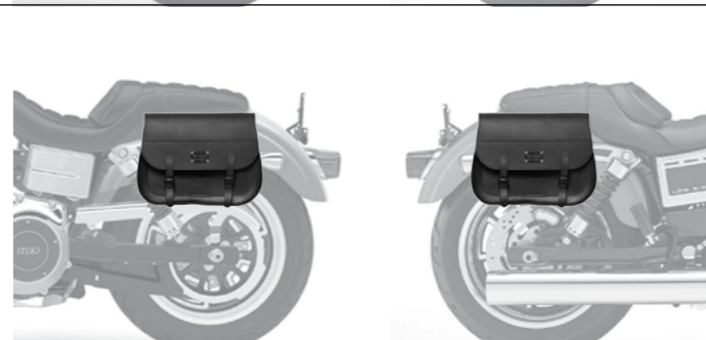

FOX

€ 220,00/pc
Quick opening
Size: H 30 (23) x L 34 x D 17 cm
Capacity: 15 l - Max Load 4 Kg.

L R