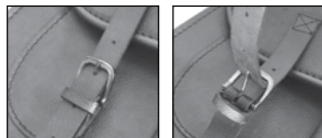

TELL LR
€ 195,00/pc
Size: H 25 x L 36 x D 13 cm
Capacity: 10 l - Max Load 3 Kg.