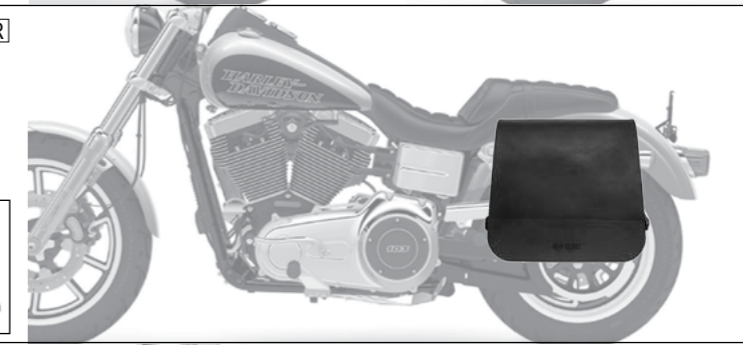

BULL-S

€ 320,00/pc
Quick opening
Size: H 40 x L 46 x D 16 cm
Capacity: 30 l - Max Load 5 Kg.

L R