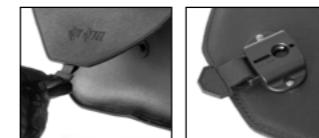

HARLEY-DAVIDSON SOFTAIL (ALL)

HYPPO-3 LR
€ 174,00/pc
Quick release support
with key

HYPPO-4 LR
€ 184,00/pc
Quick release support
with key

BULL LR
€ 320,00/pc
Quick opening
Size: H 40 x L 40(30) x D 20 cm
Capacity: 26 l - Max Load 5 Kg.

HORSE LR
€ 310,00/pc
Quick opening
Size: H 40 x L 40(30) x D 20 cm
Capacity: 26 l - Max Load 5 Kg.

PEACOCK LR
€ 235,00/pc
Quick opening
Size: H 32 x L 35 x D 17 cm
Capacity: 18 l - Max Load 4 Kg.

FOX LR
€ 220,00/pc
Quick opening
Size: H 30 (23) x L 34 x D 17 cm
Capacity: 15 l - Max Load 4 Kg.

HARLEY-DAVIDSON SOFTAIL (ALL)

HAWK LR
€ 199,00/pc
Quick opening
Size: H 23(34) x L 27 x D 13 cm
Capacity: 10 l - Max Load 4 Kg.

GOOSE LR
€ 185,00/pc
Central magnetic closure
Size: H 32 x L 34 x D 17 (13) cm
Capacity: 17 l - Max Load 4 Kg.

BULL-S LR
€ 320,00/pc
Quick opening
Size: H 40 x L 46 x D 16 cm
Capacity: 30 l - Max Load 5 Kg.

HORSE-R LR
€ 335,00/pc
Magnetic closure
Size: H 40 x L 42(32) x D 20 cm
Capacity: 26 l - Max Load 5 Kg.

PEACOCK-S LR
€ 235,00/pc
Quick opening
Size: H 32 x L 35 x D 17 cm
Capacity: 18 l - Max Load 4 Kg.

FOX-S LR
€ 220,00/pc
Quick opening
Size: H 30 (23) x L 34 x D 17 cm
Capacity: 15 l - Max Load 4 Kg.