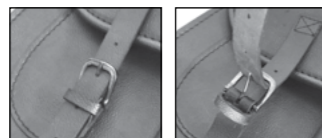

TELL LR
€ 195,00/pc
Size: H 25 x L 36 x D 13 cm
Capacity: 10 l - Max Load 3 Kg.