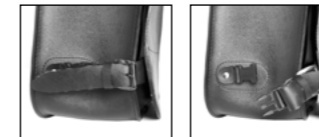

FOX-S LR
€ 220,00/pc
Quick opening
Size: H 30 (23) x L 34 x D 17 cm
Capacity: 15 l - Max Load 4 Kg.