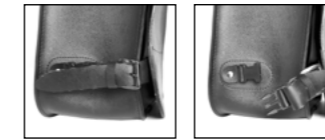

HORSE-R
€ 335,00/pc
Magnetic closure
Size: H 40 x L 42(32) x D 20 cm
Capacity: 26 l - Max Load 5 Kg.

L R