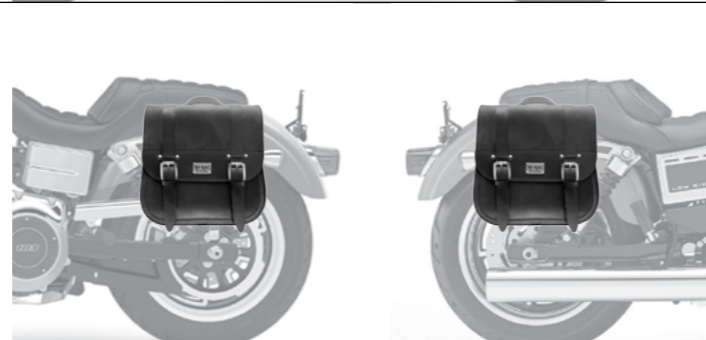

HORSE

€ 310,00/pc
Quick opening
Size: H 40 x L 40(30) x D 20 cm
Capacity: 26 l - Max Load 5 Kg.

L R

PEACOCK

€ 235,00/pc
Quick opening
Size: H 32 x L 35 x D 17 cm
Capacity: 18 l - Max Load 4 Kg.

L R