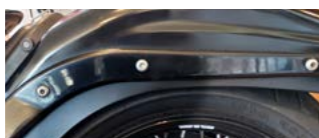

## HARLEY-DAVIDSON SOFTAIL (ALL)

**HYPPO-3** LR  
€ 174,00/pc  
Quick release support  
with key

**HYPPO-4** LR  
€ 184,00/pc  
Quick release support  
with key

**BULL** LR  
€ 320,00/pc  
Quick opening  
Size: H 40 x L 40(30) x D 20 cm  
Capacity: 26 l - Max Load 5 Kg.