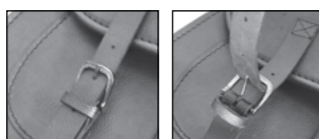

TELL

€ 195,00/pc
Size: H 25 x L 36 x D 13 cm
Capacity: 10 l - Max Load 3 Kg.

L R

HARLEY-DAVIDSON DYNA

GOOSE

€ 185,00/pc
Central magnetic closure
Size: H 32 x L 34 x D 17 (13) cm
Capacity: 17 l - Max Load 4 Kg.

L R