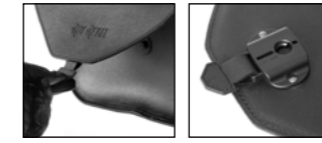

HARLEY-DAVIDSON SPORTSTER (<2020)

GOOSE LR
€ 185,00/pc
Central magnetic closure
Size: H 32 x L 34 x D 17 (13) cm
Capacity: 17 l - Max Load 4 Kg.