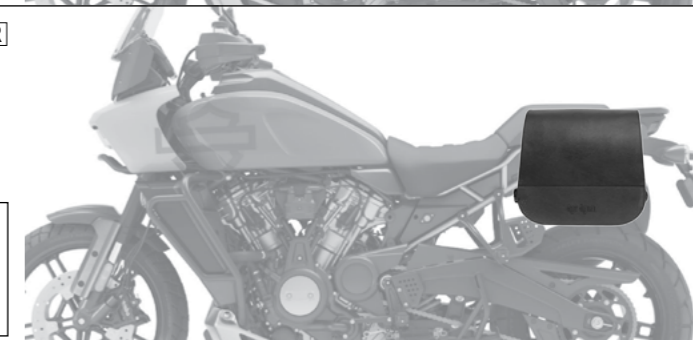

### PEACOCK-S

€ 235,00/pc

Quick opening  
Size: H 32 x L 35 x D 17 cm  
Capacity: 18 l - Max Load 4 Kg.

L R