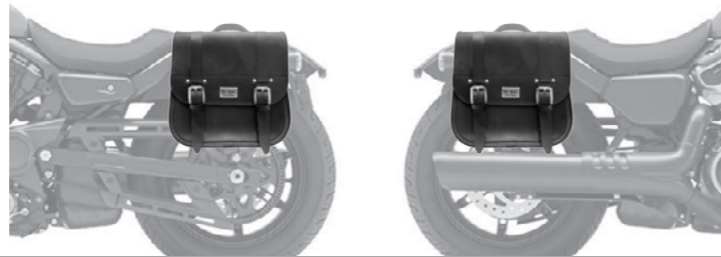

**PEACOCK** LR  
€ 235,00/pc  
Quick opening  
Size: H 32 x L 35 x D 17 cm  
Capacity: 18 l - Max Load 4 Kg.

**FOX** LR  
€ 220,00/pc  
Quick opening  
Size: H 30 (23) x L 34 x D 17 cm  
Capacity: 15 l - Max Load 4 Kg.