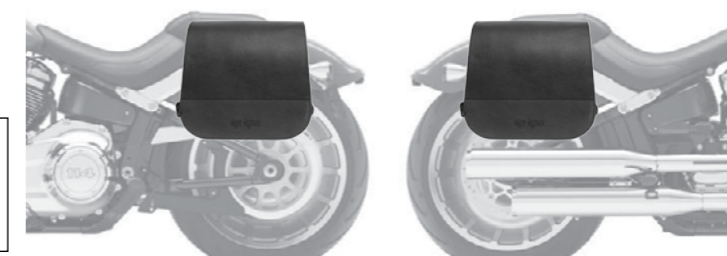

PEACOCK-S LR
€ 235,00/pc
Quick opening
Size: H 32 x L 35 x D 17 cm
Capacity: 18 l - Max Load 4 Kg.