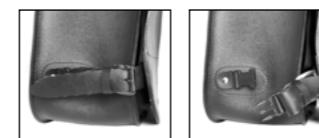

BULL-S LR
€ 320,00/pc
Quick opening
Size: H 40 x L 46 x D 16 cm
Capacity: 30 l - Max Load 5 Kg.