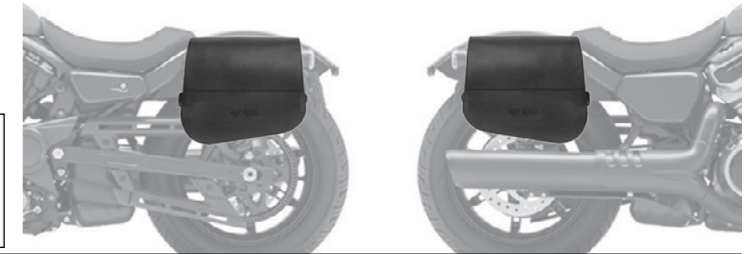

FOX-S LR
€ 220,00/pc
Quick opening
Size: H 30 (23) x L 34 x D 17 cm
Capacity: 15 l - Max Load 4 Kg.