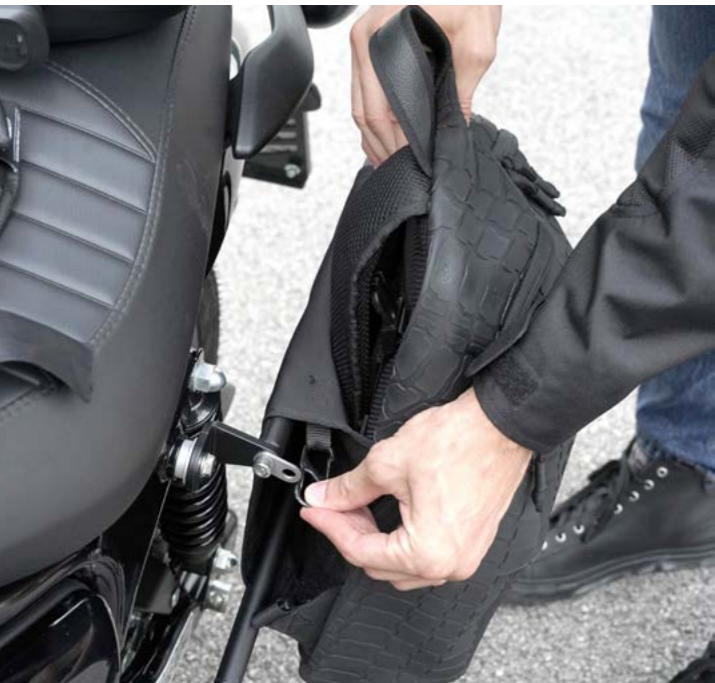

QROCK

€ 185,00/pc
Size: H 41 x L 25 x D 15 cm
Capacity: 15 l - Max Load 4 Kg

CUMMIS® backpack.
[B]T[M] Pocket system.
Zip closure. Adjustable shoulder straps. Inside and front pocket with zip. Suitable for travel trolley, sissy bar and SNAKE supports.