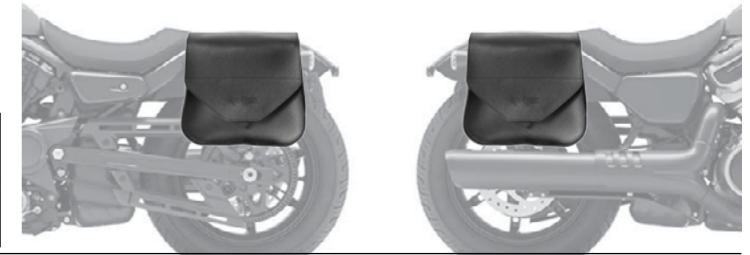

GOOSE LR
€ 185,00/pc
Central magnetic closure
Size: H 32 x L 34 x D 17 (13) cm
Capacity: 17 l - Max Load 4 Kg.