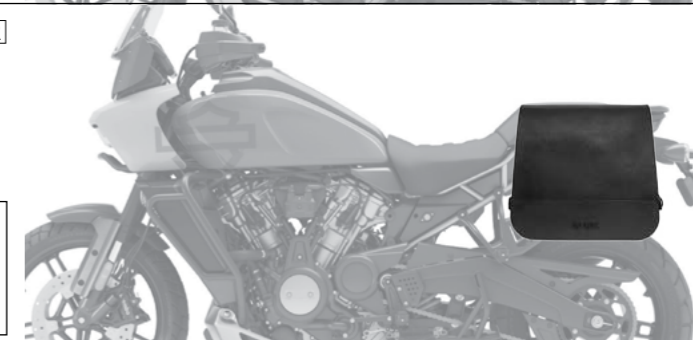

BULL-S

€ 320,00/pc

Quick opening
Size: H 40 x L 46 x D 16 cm
Capacity: 30 l - Max Load 5 Kg.

L R